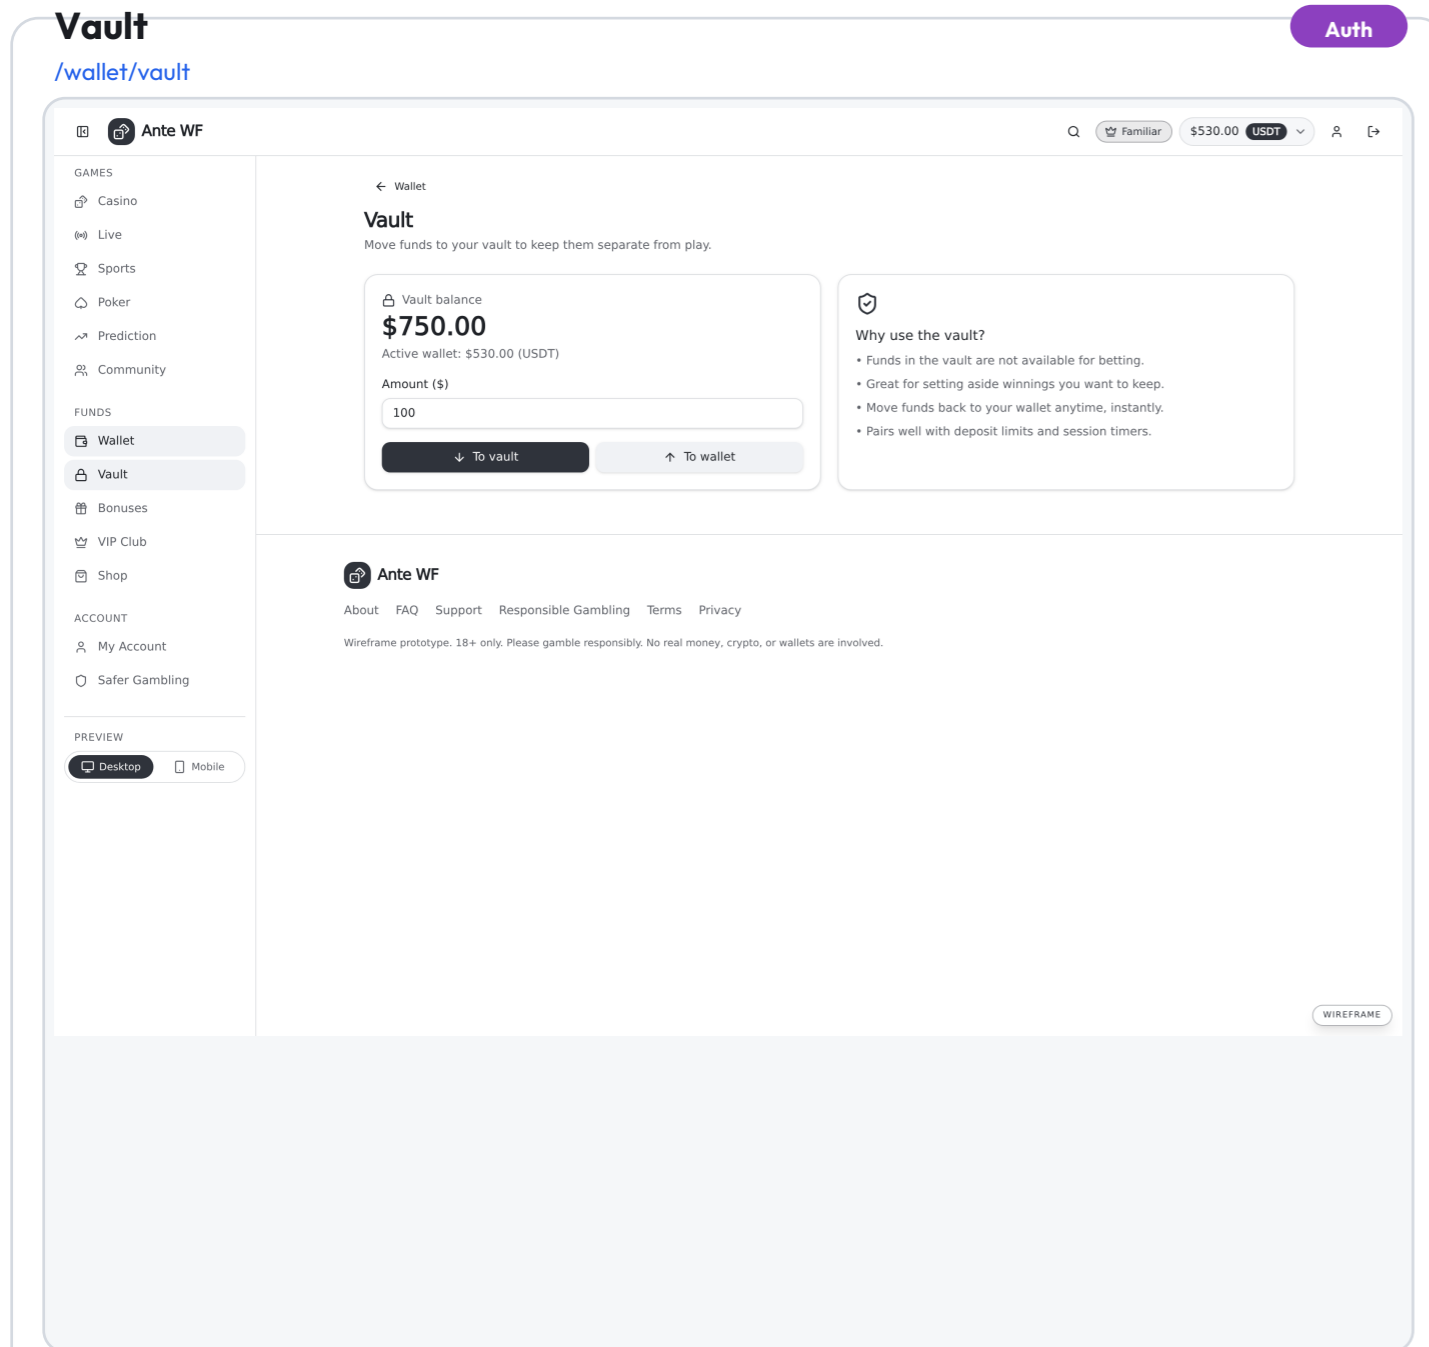

Screen catalog

Annotated screens captured from the live prototype

Lock funds away from play for safer bankroll control.

- Vault balance
- Move funds to / from vault
- Locked-funds explanation