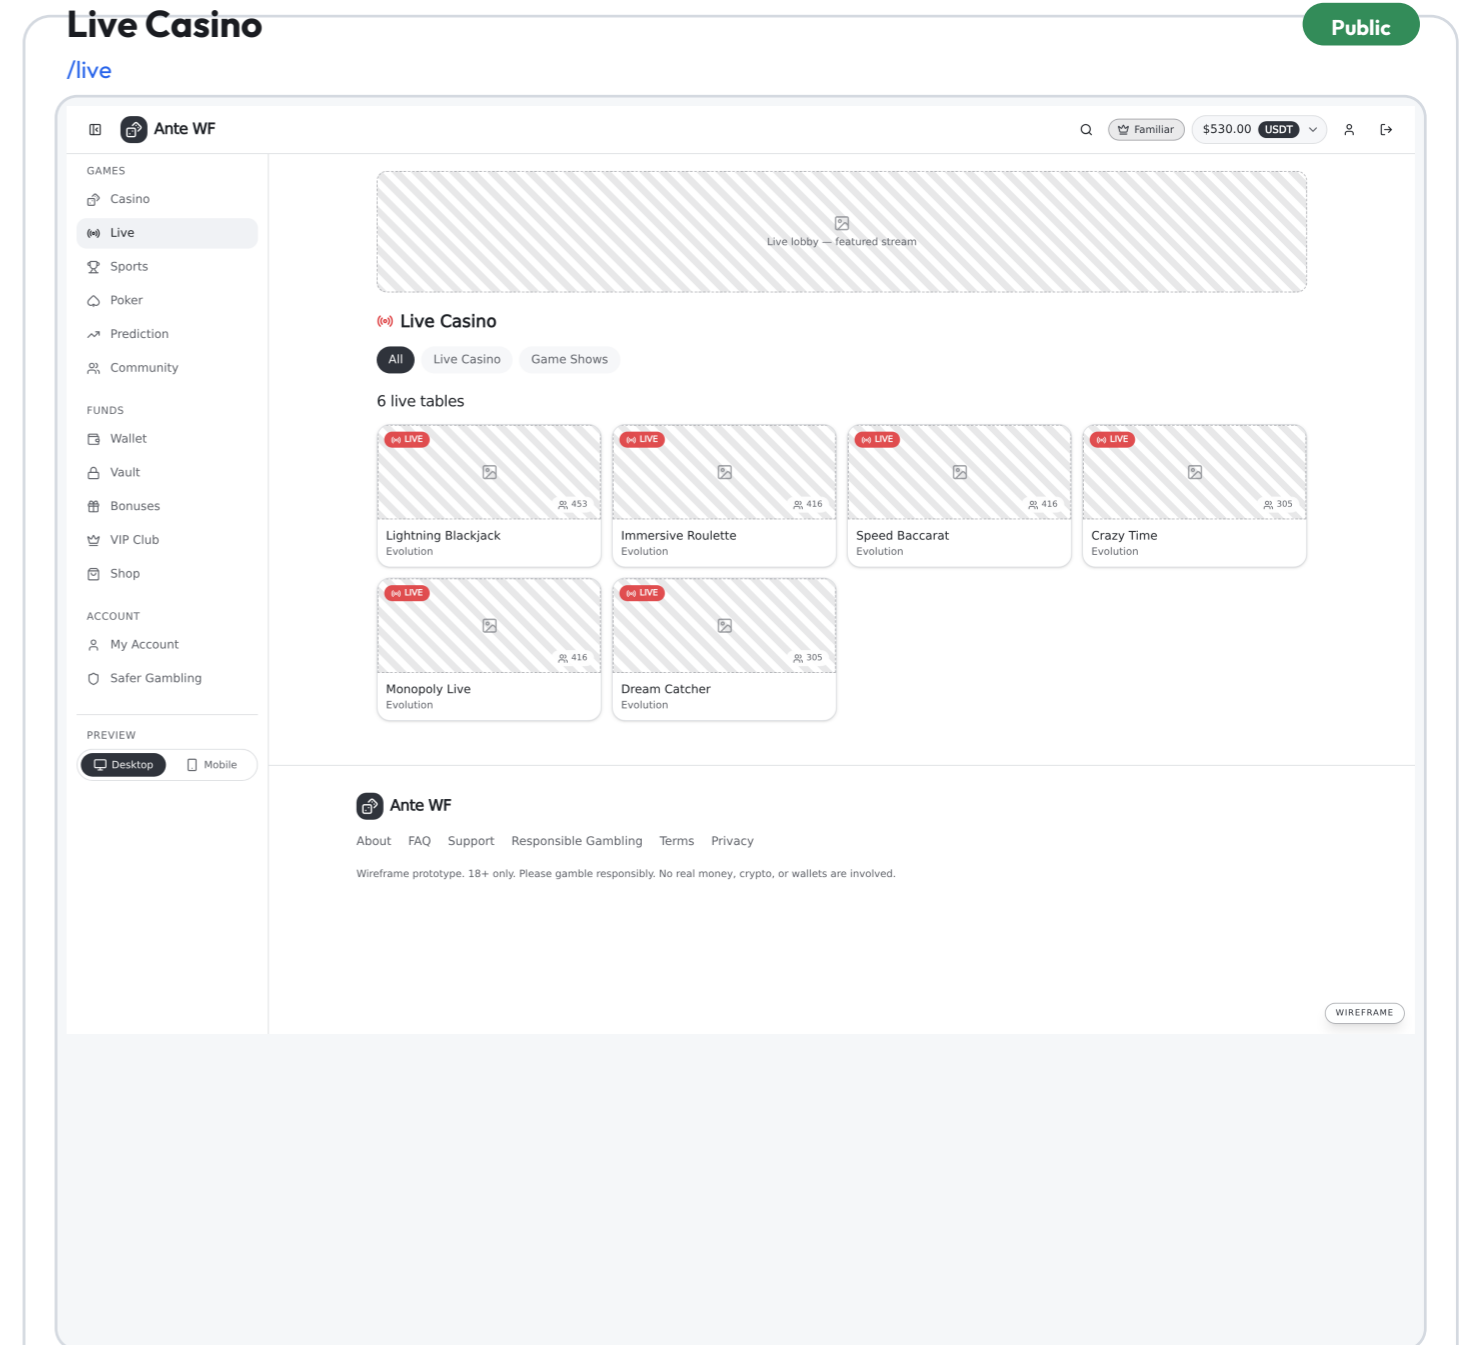

## Home / Landing

Public

Entry point introducing the six products and the welcome offer; routes players into any vertical.

- Top bar: search, VIP tier, multi-crypto balance pill, account & logout
- Hero with welcome-offer badge and primary 'Enter casino' CTA
- 'Choose your game' grid linking all six verticals
- Left rail grouped Games / Funds / Account, collapsible

## Casino Lobby

Public

Game-discovery hub with categories, providers and curated rails.

- Search plus category filters (Slots, Originals, Tables)
- Game tiles grid with thumbnails
- Curated rails: popular, new and live

# Screen catalog

Annotated screens captured from the live prototype

Individual game launch and play screen.

- Game viewport placeholder
- Bet controls and active balance
- Related-games strip

Live-dealer tables and game-show style content.

- Live table tiles with dealer placeholder
- Table categories
- Stake / seats information