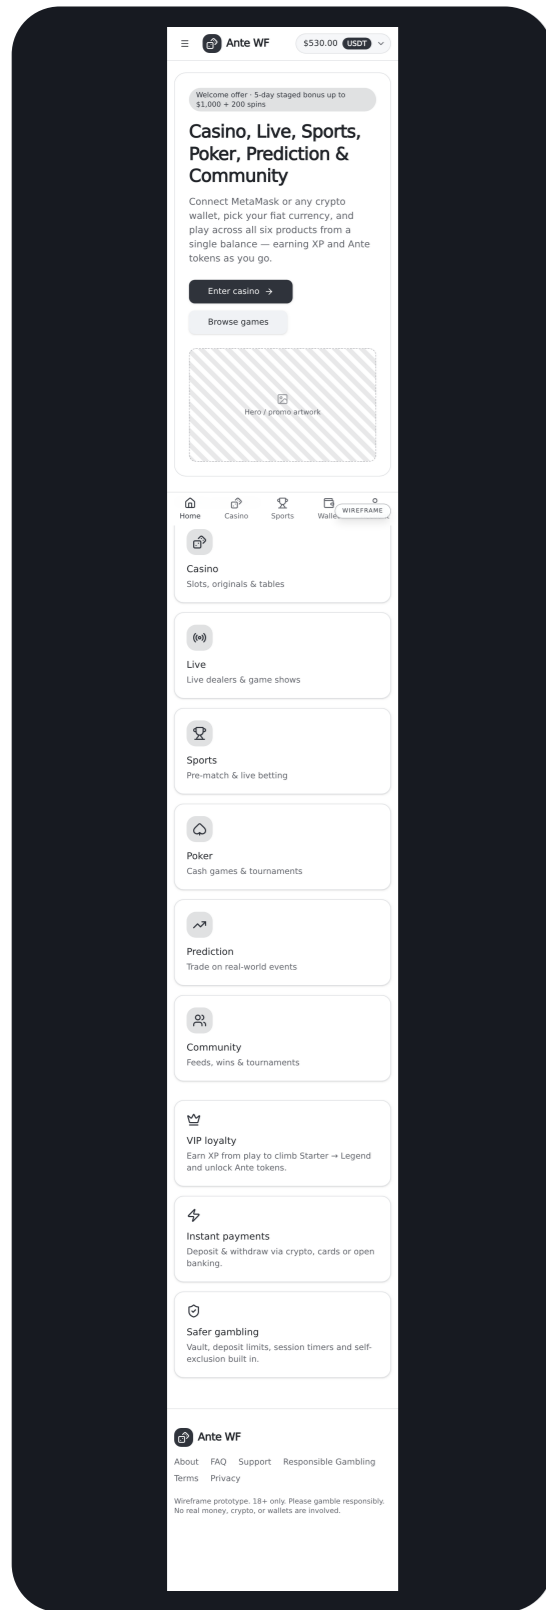

# Mobile views

Responsive layout for the highest-traffic screens

Drawer navigation replaces the left rail; a fixed bottom tab bar provides primary navigation on small screens.

Home

Casino

Sportsbook

Wallet

Account