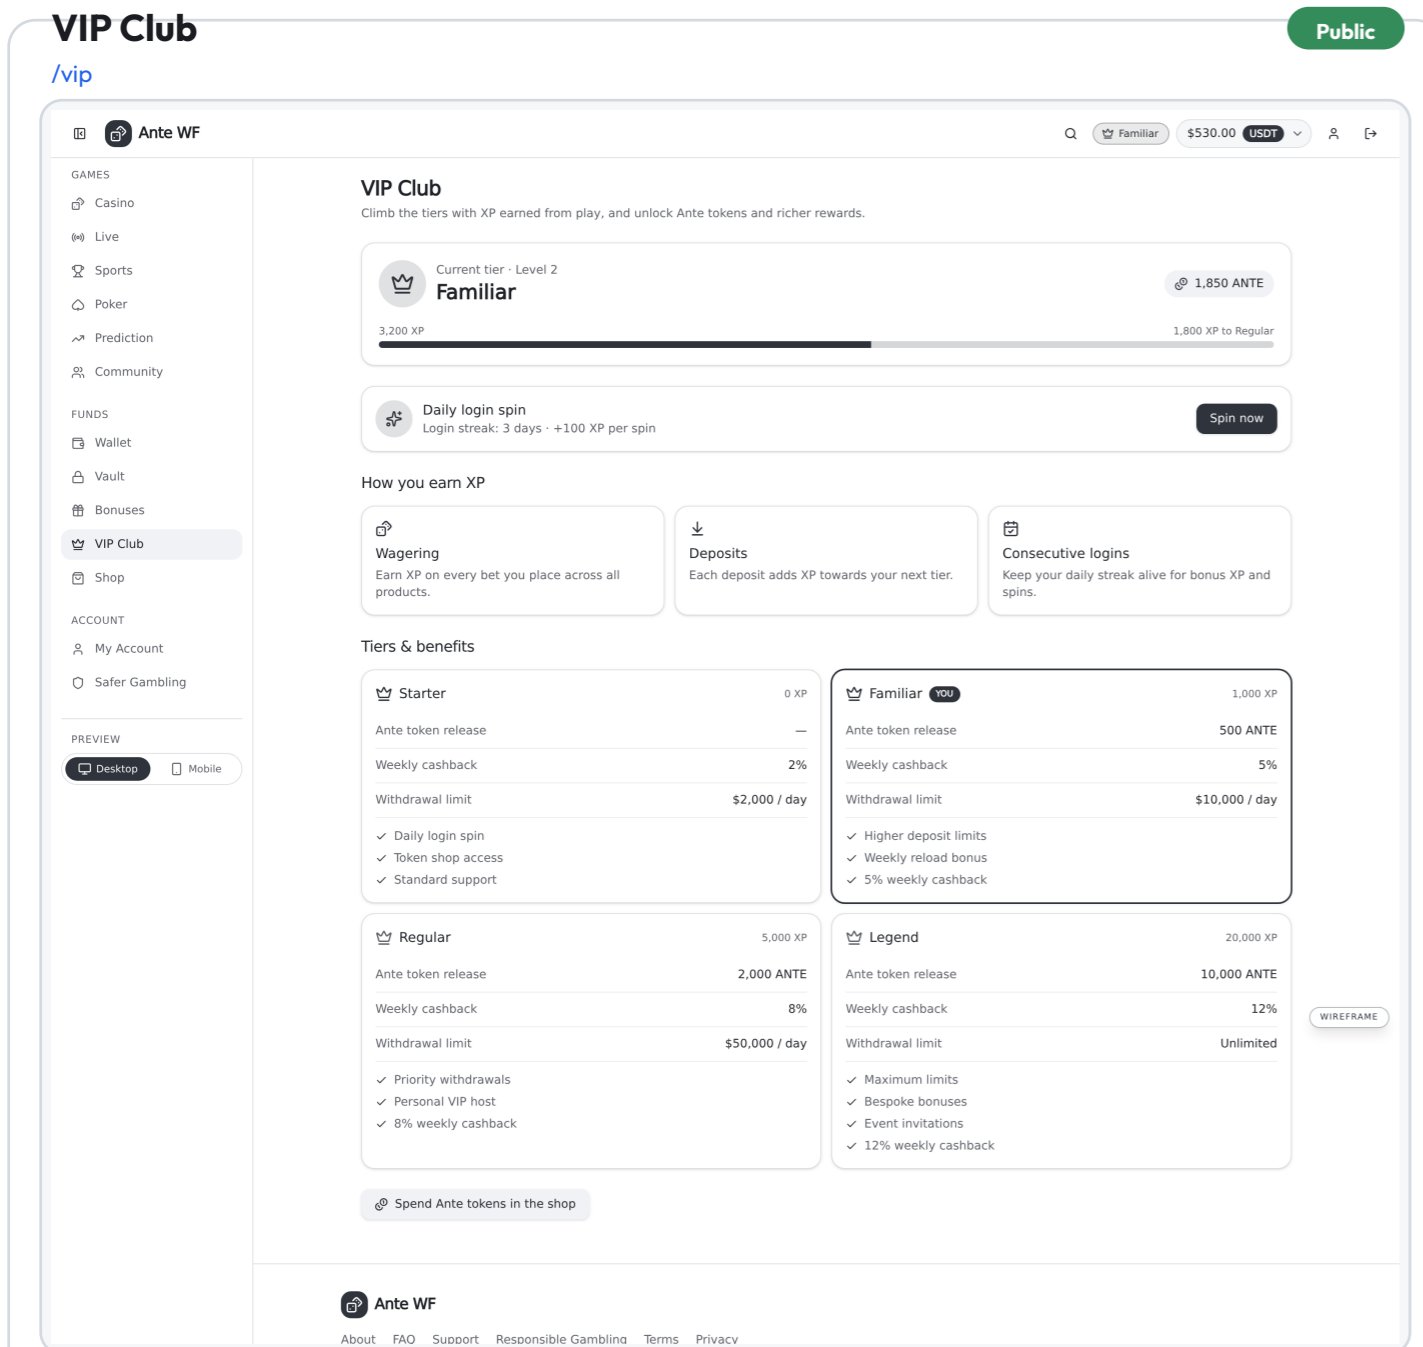

Screen catalog

Annotated screens captured from the live prototype

Loyalty programme showing tier progression and rewards.

- Current tier and XP progress to next
- Tier ladder Starter to Legend
- Cashback and withdrawal perks per tier