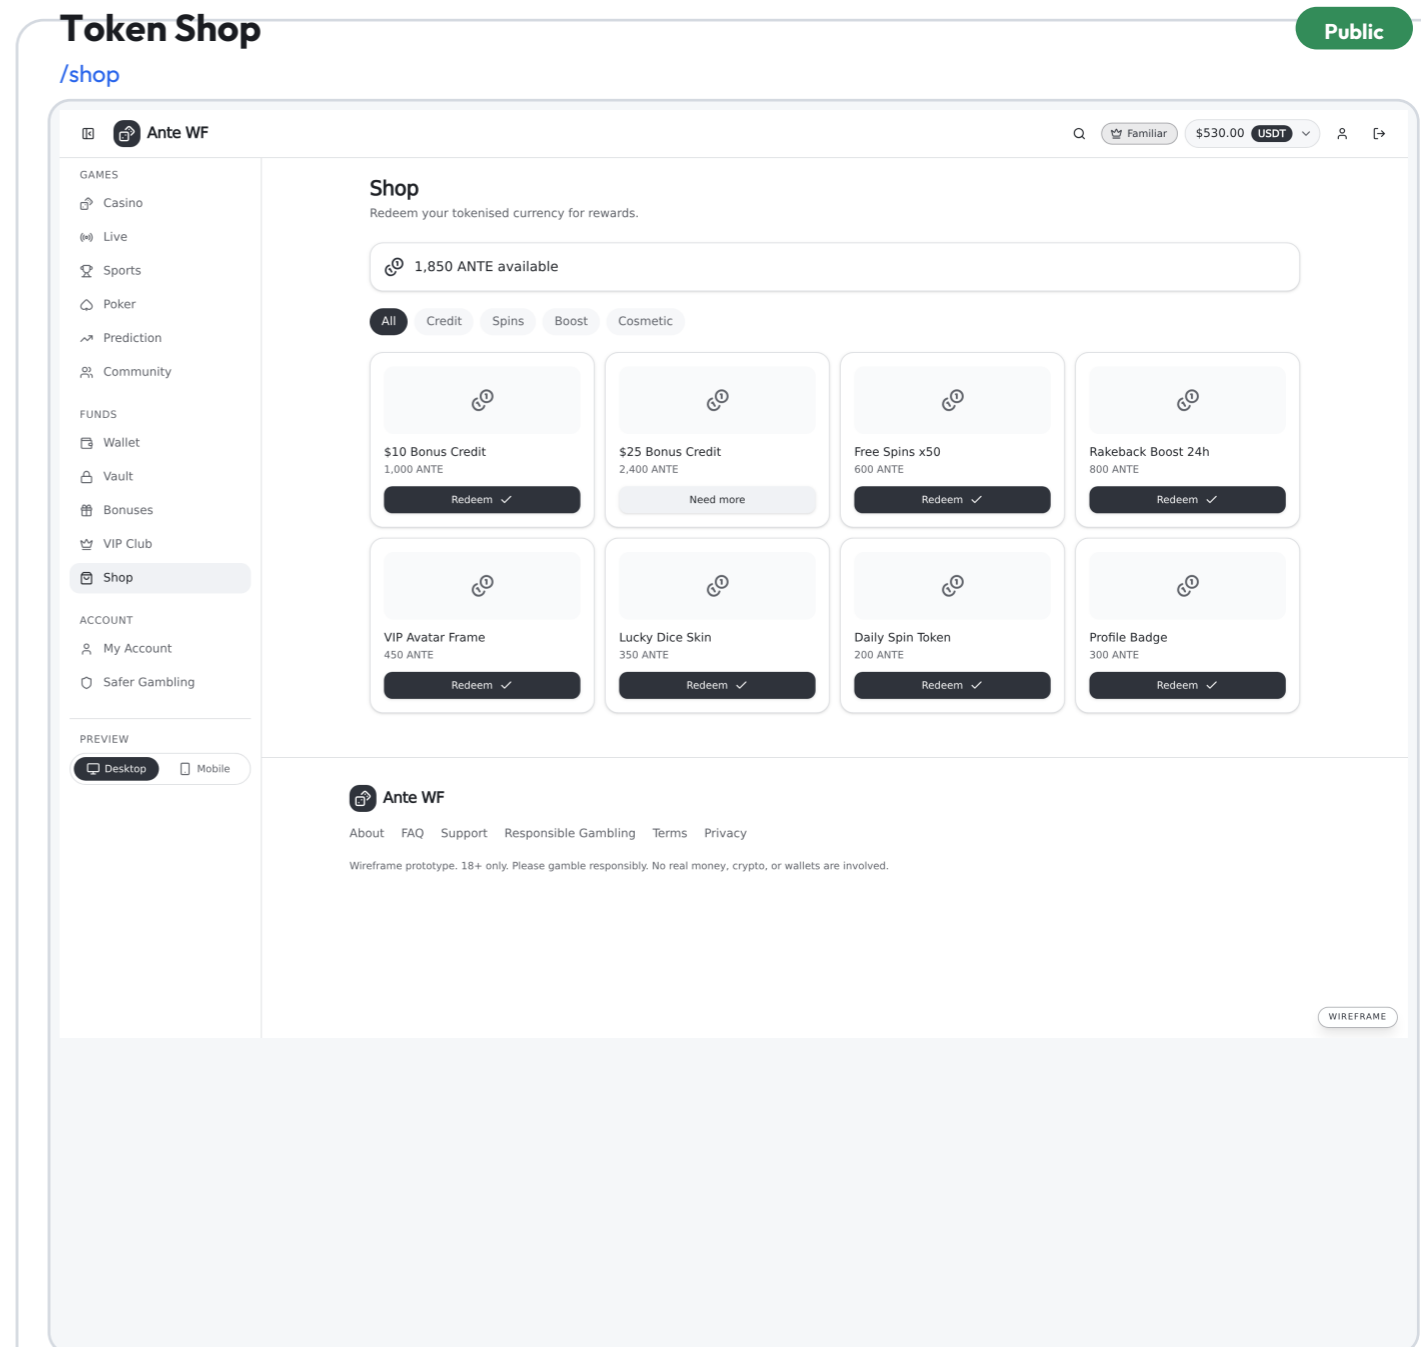

# Screen catalog

Annotated screens captured from the live prototype

Loyalty programme showing tier progression and rewards.

- Current tier and XP progress to next
- Tier ladder Starter to Legend
- Cashback and withdrawal perks per tier