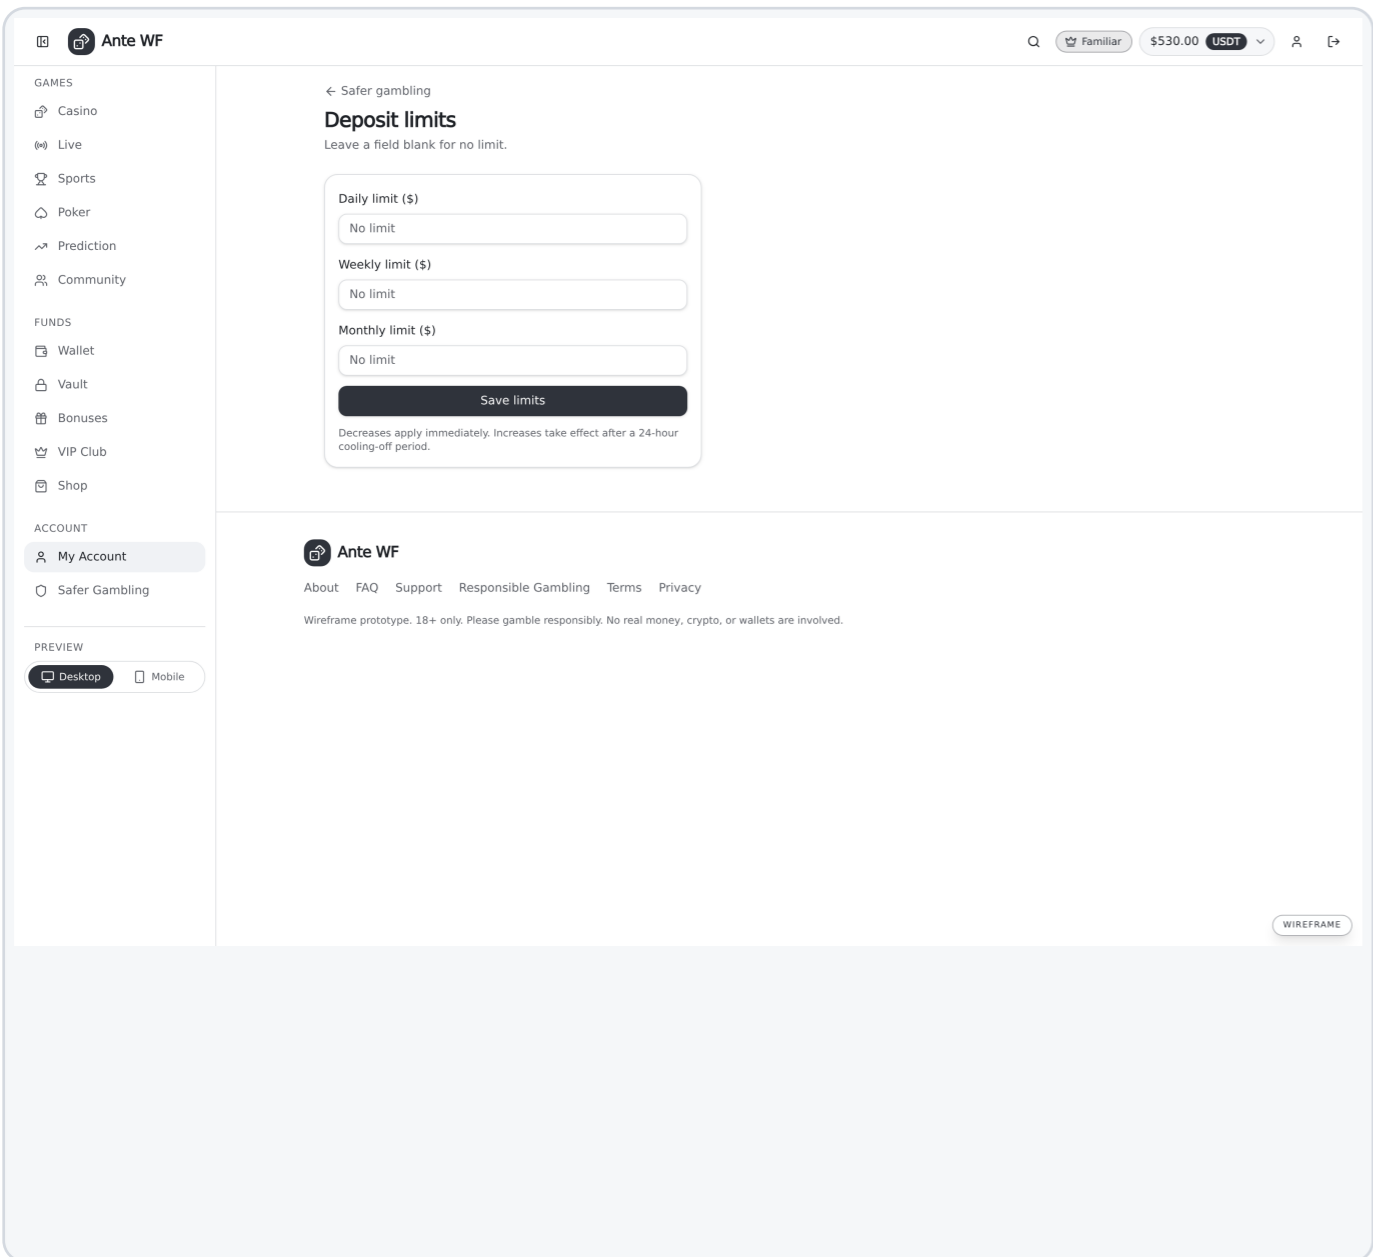

Screen catalog

Annotated screens captured from the live prototype

Deposit Limits

/account/deposit-limits

Set daily, weekly and monthly deposit caps.

- Daily / weekly / monthly inputs
- Current vs new limit
- Save with cool-off note