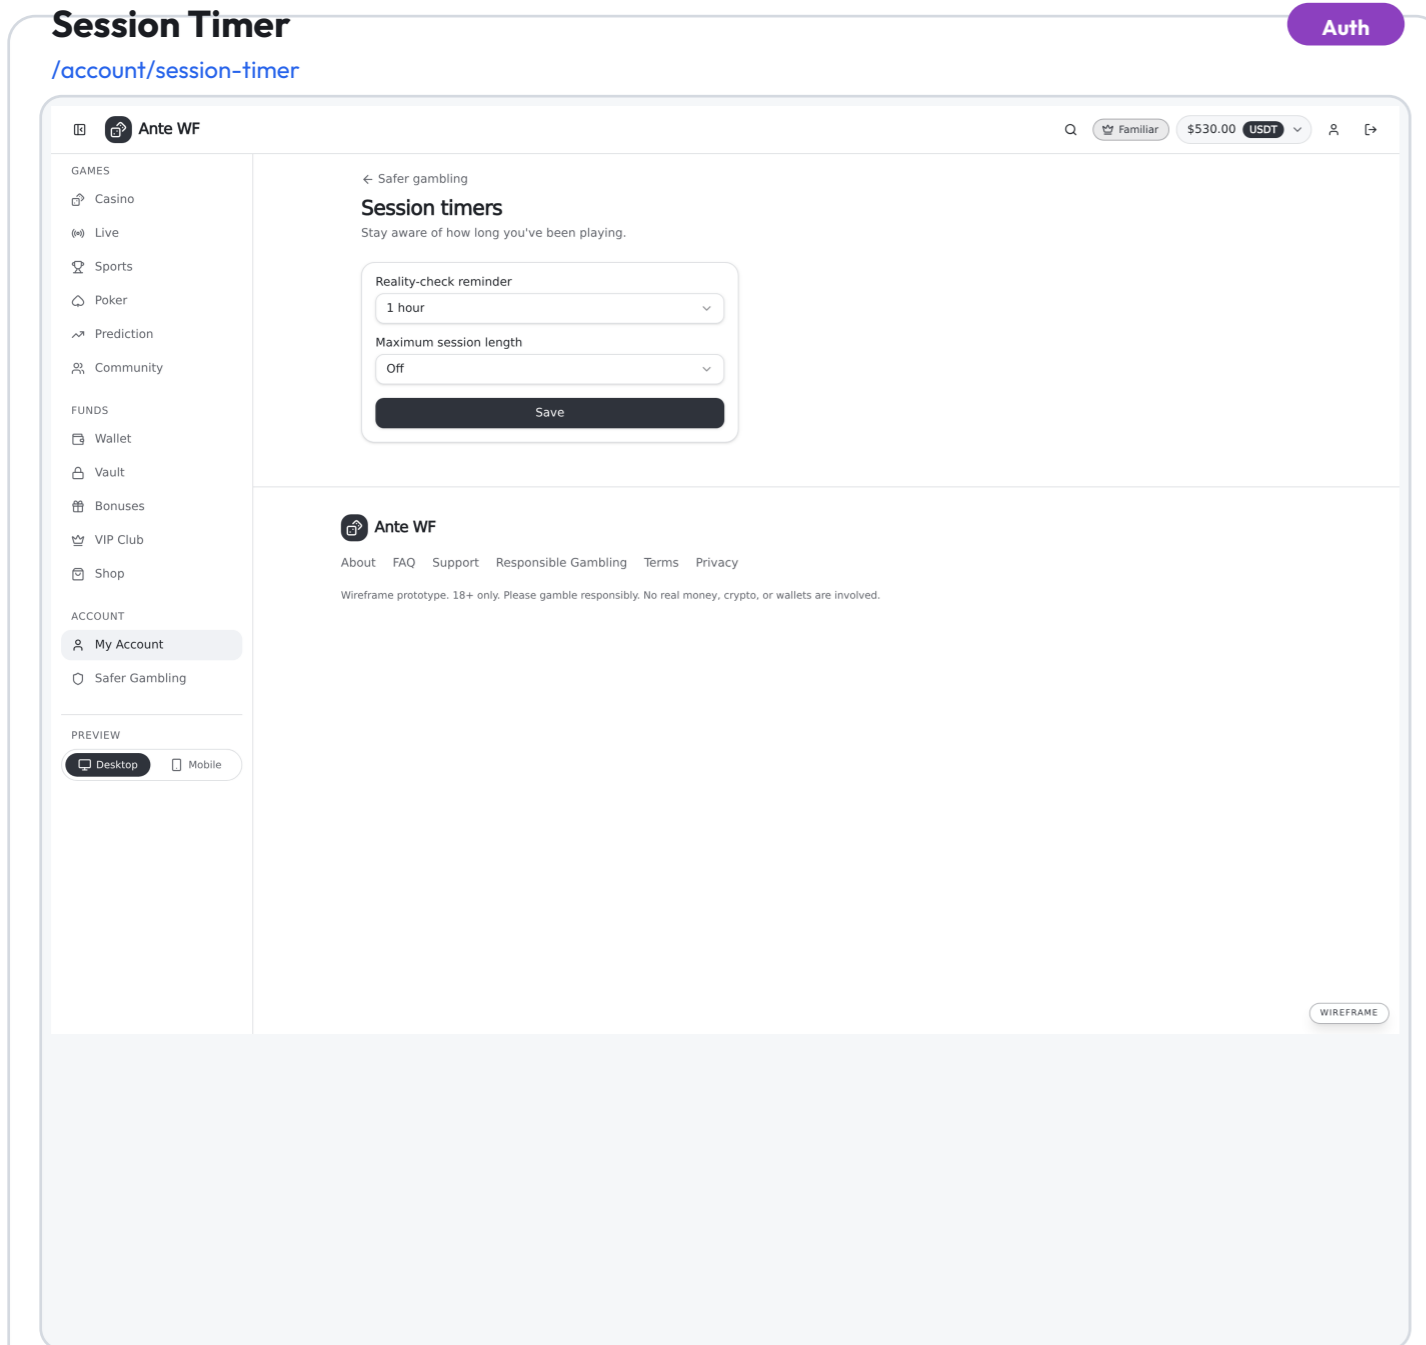

Screen catalog

Annotated screens captured from the live prototype

Reality-check reminders and session limits.

- Reminder interval
- Maximum session length
- Elapsed-time indicator