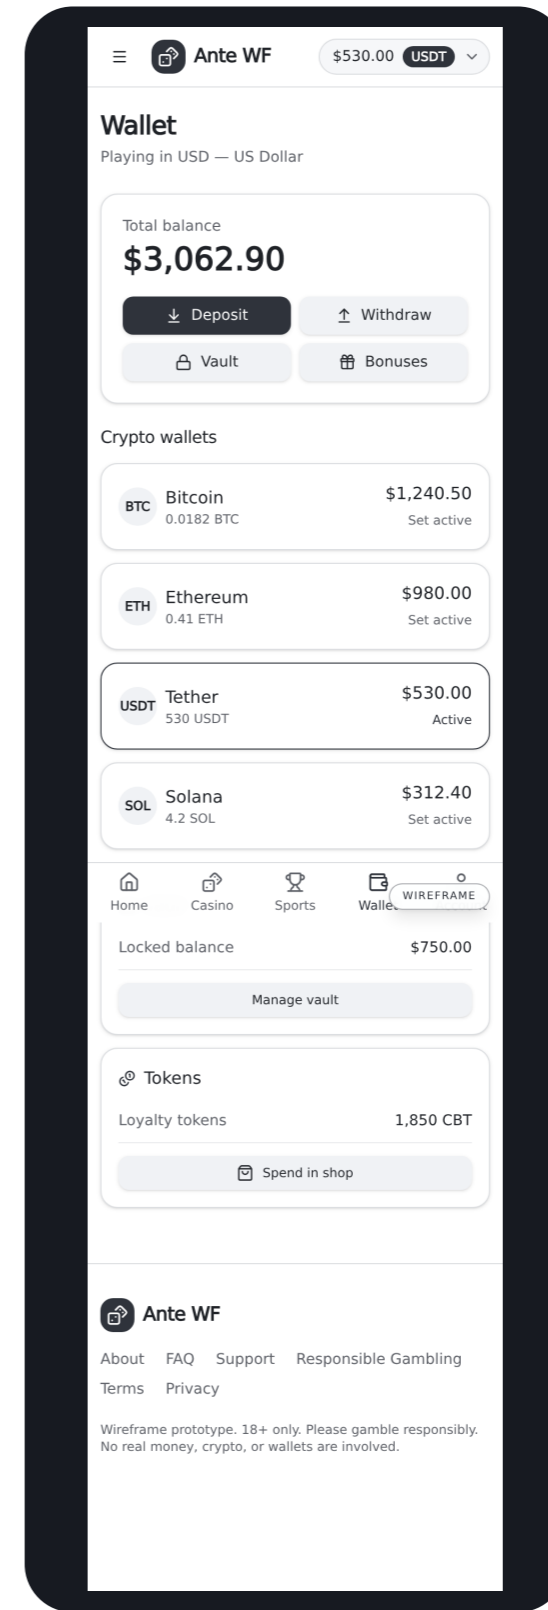

# Mobile views

Responsive layout for the highest-traffic screens

Drawer navigation replaces the left rail; a fixed bottom tab bar provides primary navigation on small screens.

Home

Casino

Sportsbook

Wallet

Account

**VIP Badge**  
 Current loyalty tier shortcut linking to the VIP Club.

**Bottom Tab Bar**  
 Primary mobile navigation: Home, Casino, Sports, Wallet, Account.

**Device Preview Toggle**  
 Desktop / Mobile preview switch in the rail, persisted across sessions.