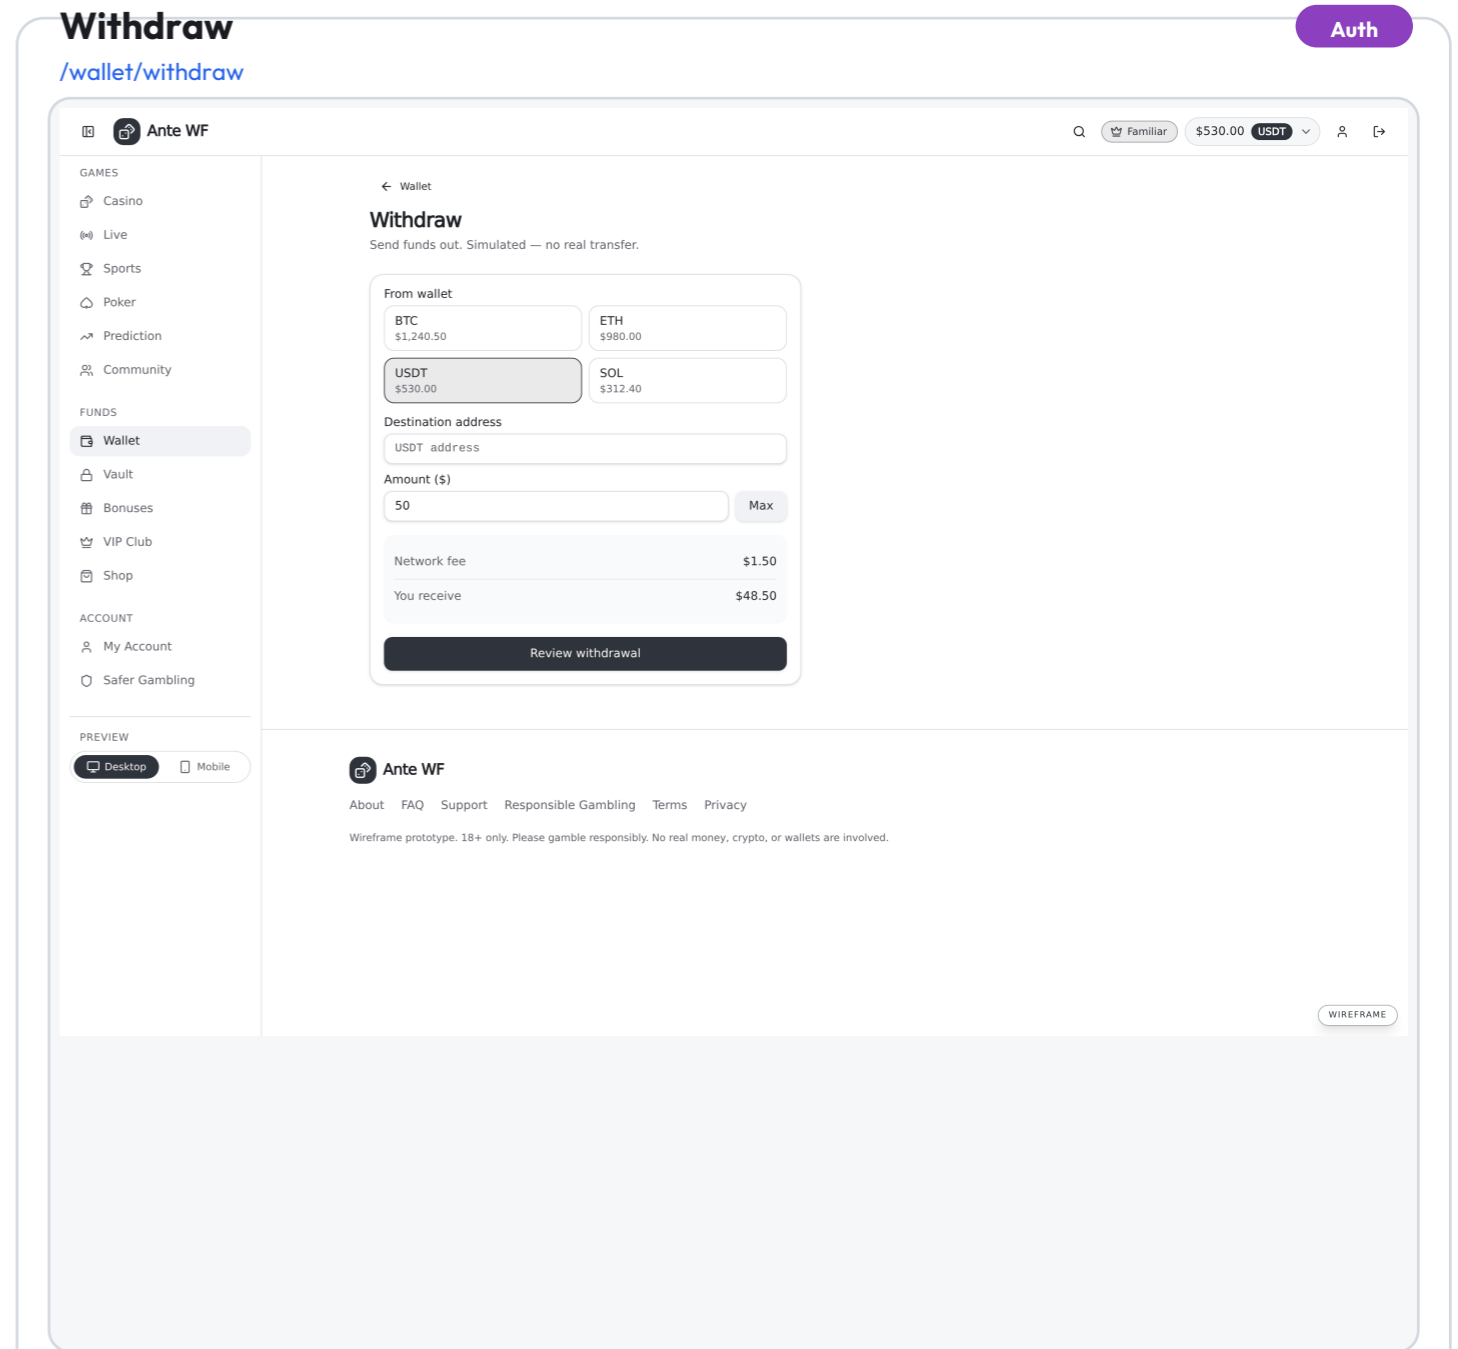

Cash out to an external destination.

- Choose asset and destination
- Amount and fees summary
- Pending status on submit