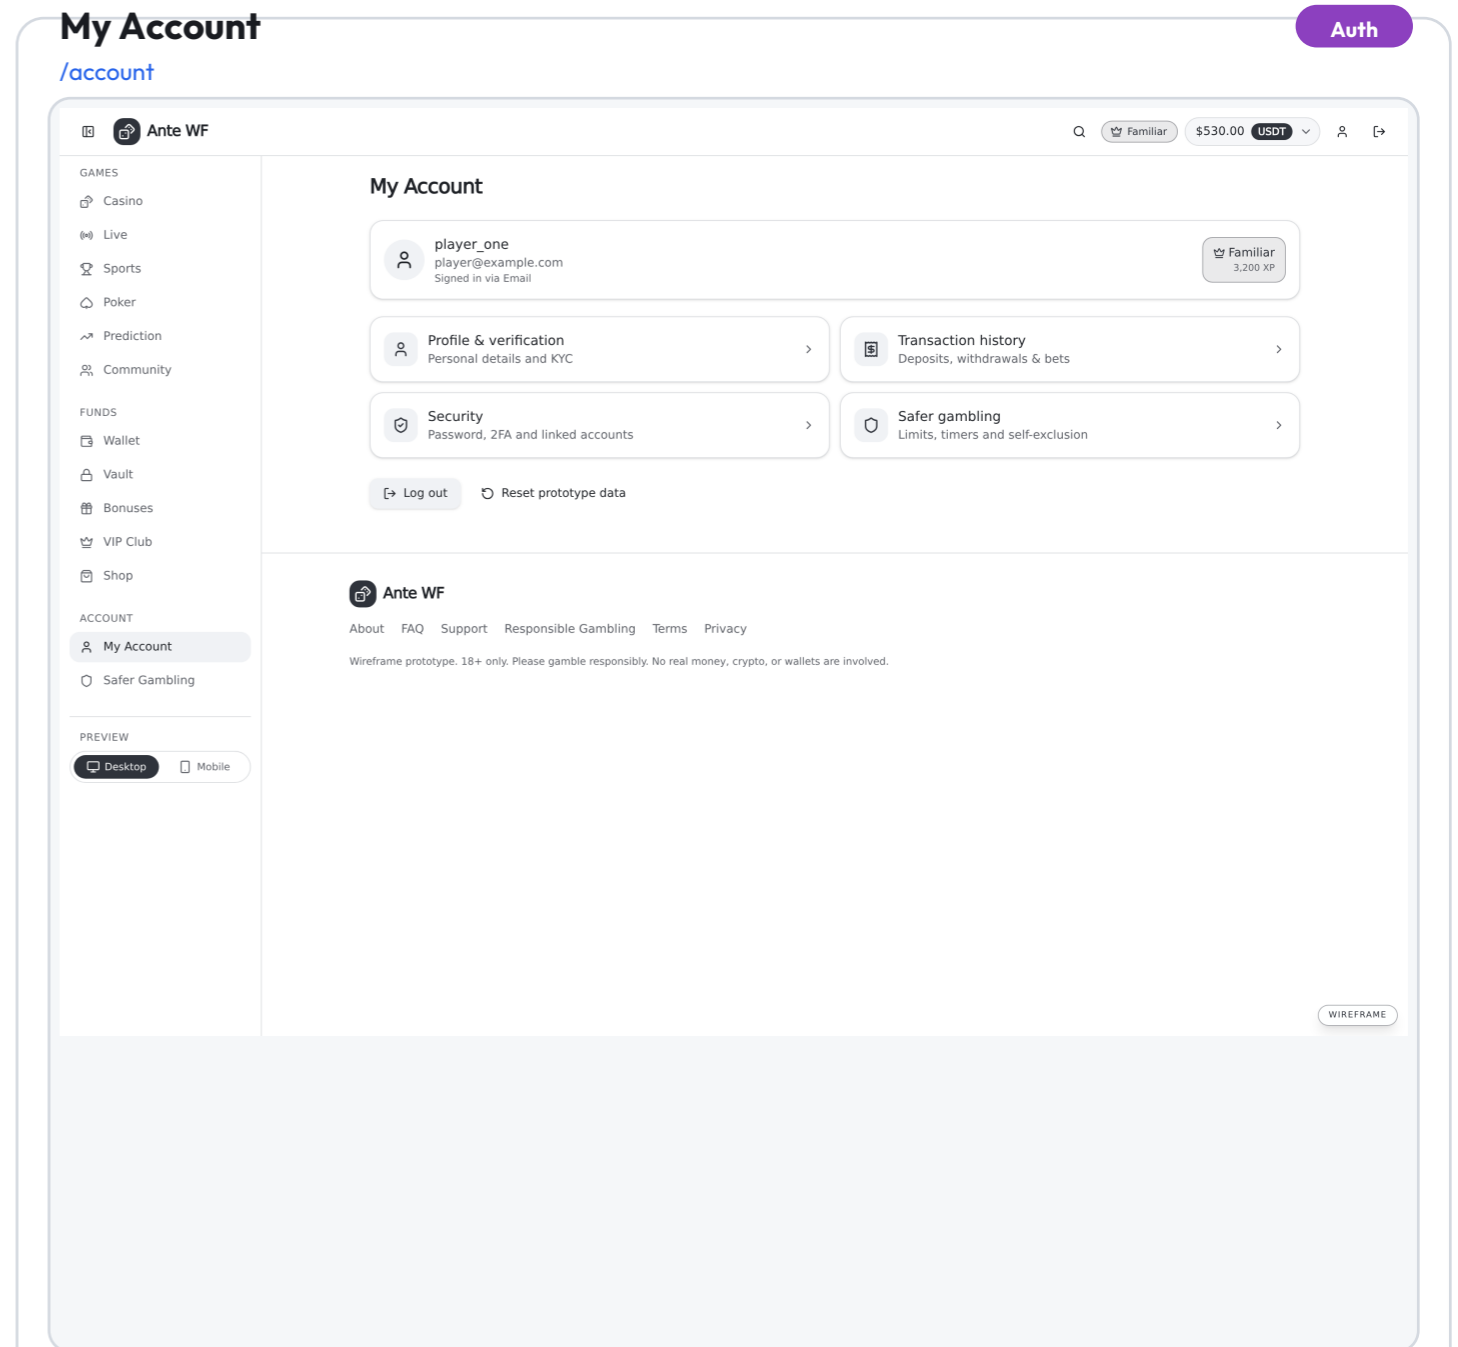

- Choose asset and destination
- Amount and fees summary
- Pending status on submit

# Screen catalog

Annotated screens captured from the live prototype

Lock funds away from play for safer bankroll control.

- Vault balance
- Move funds to / from vault
- Locked-funds explanation

Hub linking profile, security and safer-gambling settings.