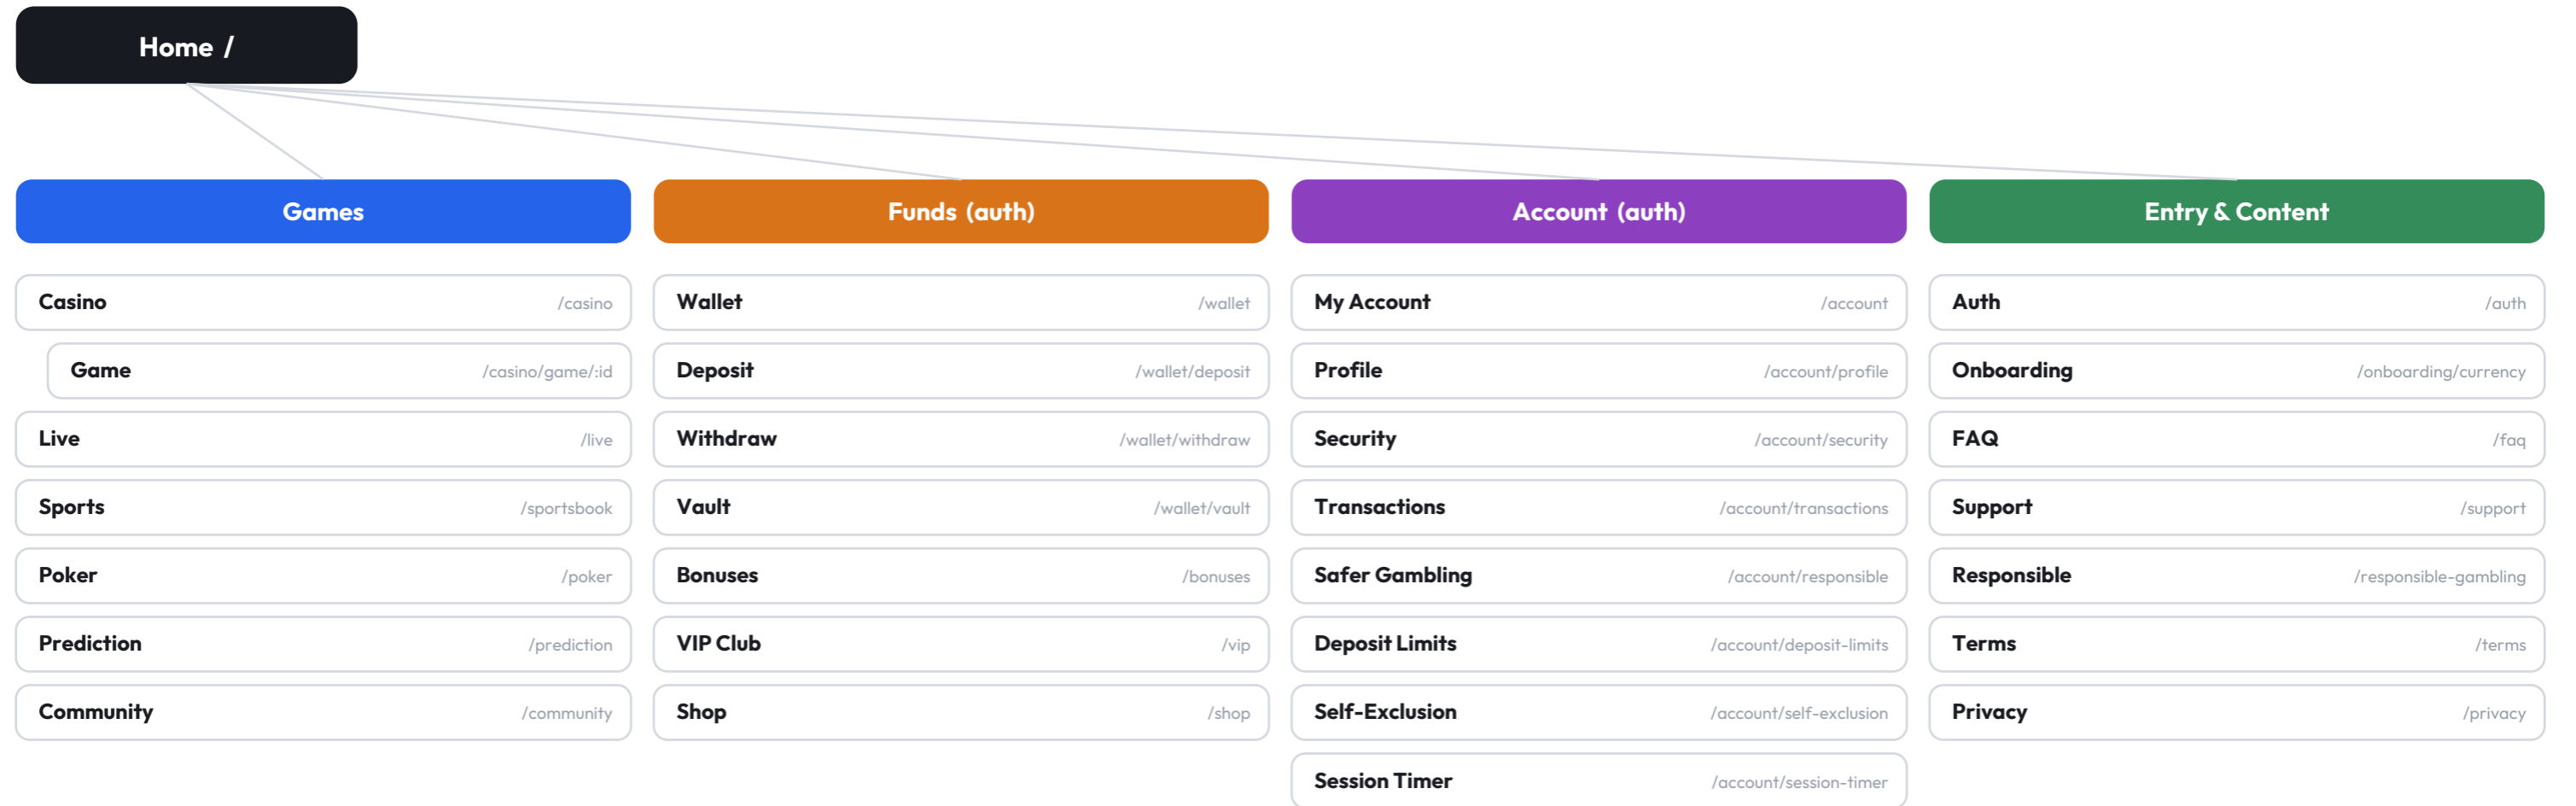

# Contents

**01 Site map**  
Full route hierarchy grouped by area

**02 Information architecture**  
Navigation model and global shell

**03 Screen catalog**  
Annotated desktop screens, all 30 routes

**04 Mobile views**  
Responsive layout for key screens

**05 Component library**  
Reusable building blocks

**06 Main user journeys**  
Core end-to-end flows

**07 Route appendix**  
Complete route reference table

# Information architecture

How navigation and the global shell are organised

## Persistent left rail

Desktop navigation grouped into Games, Funds and Account. Collapses to an icon-only strip; the choice is remembered across sessions.