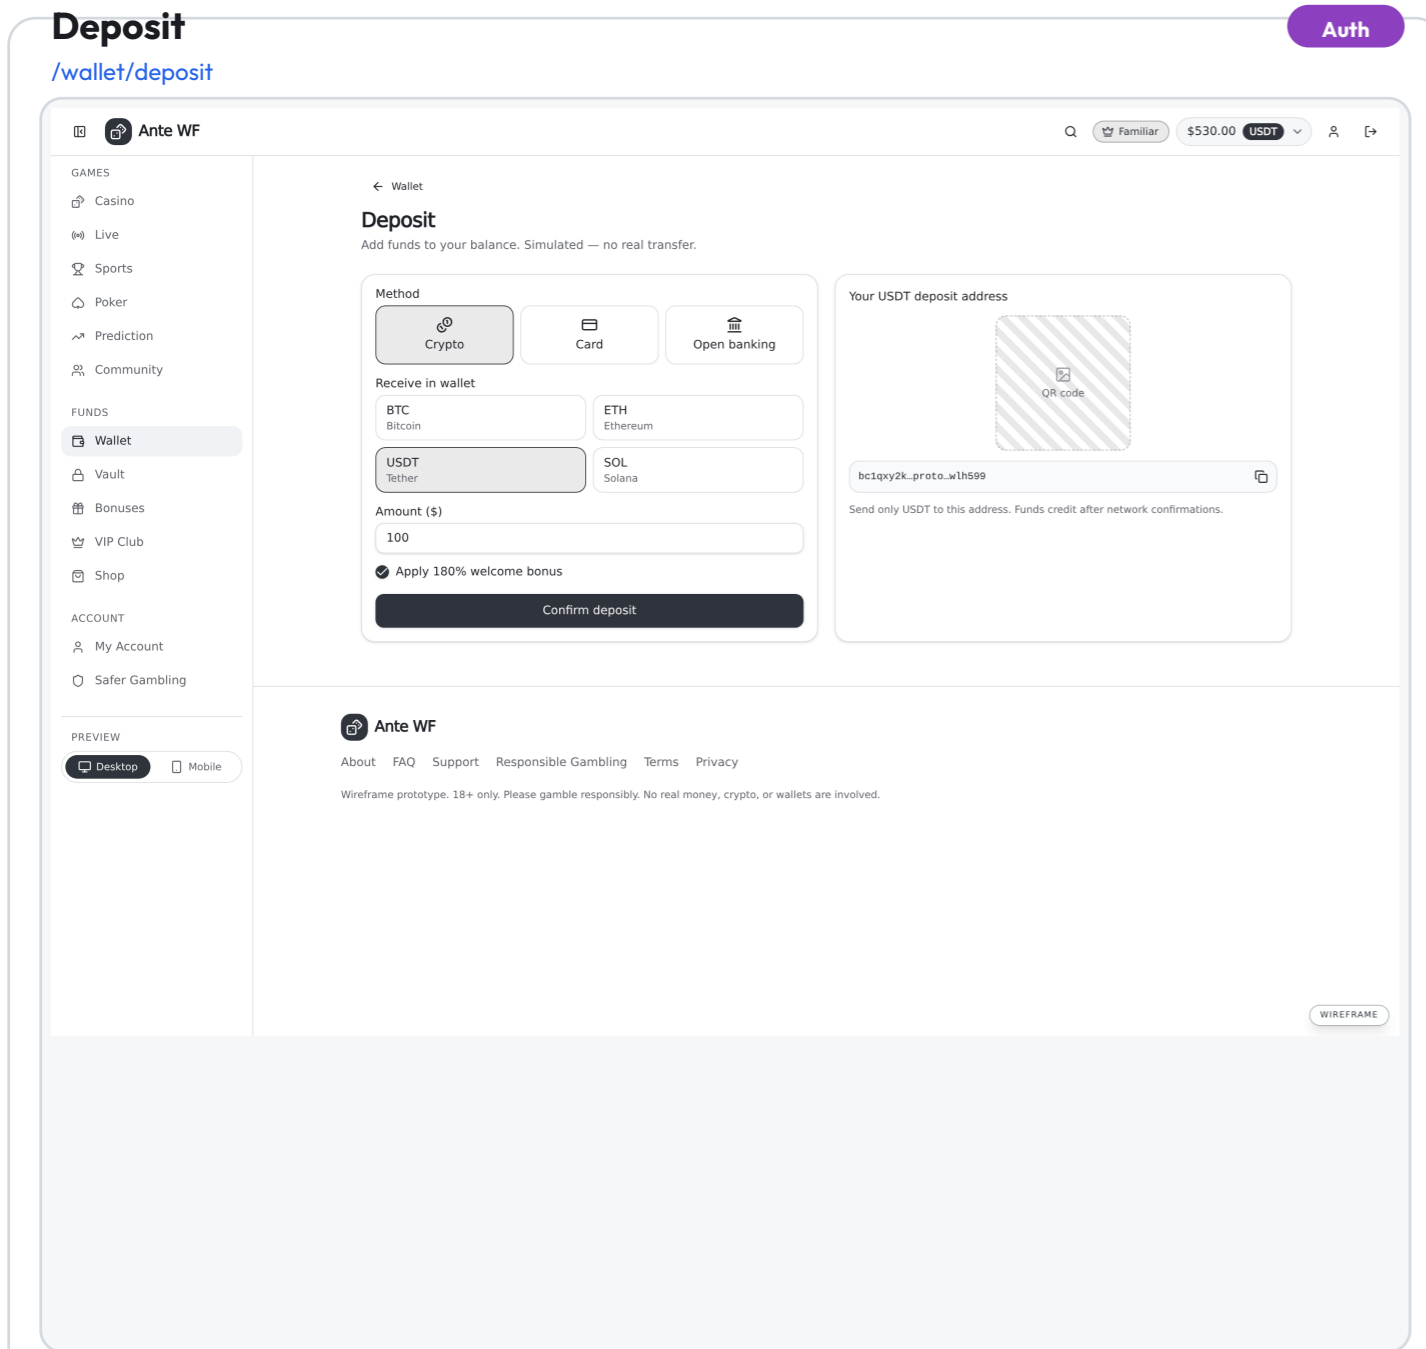

Screen catalog

Annotated screens captured from the live prototype

Add funds via crypto, card or open banking.

- Choose asset and method
- Amount entry plus summary
- Deposit address / confirm