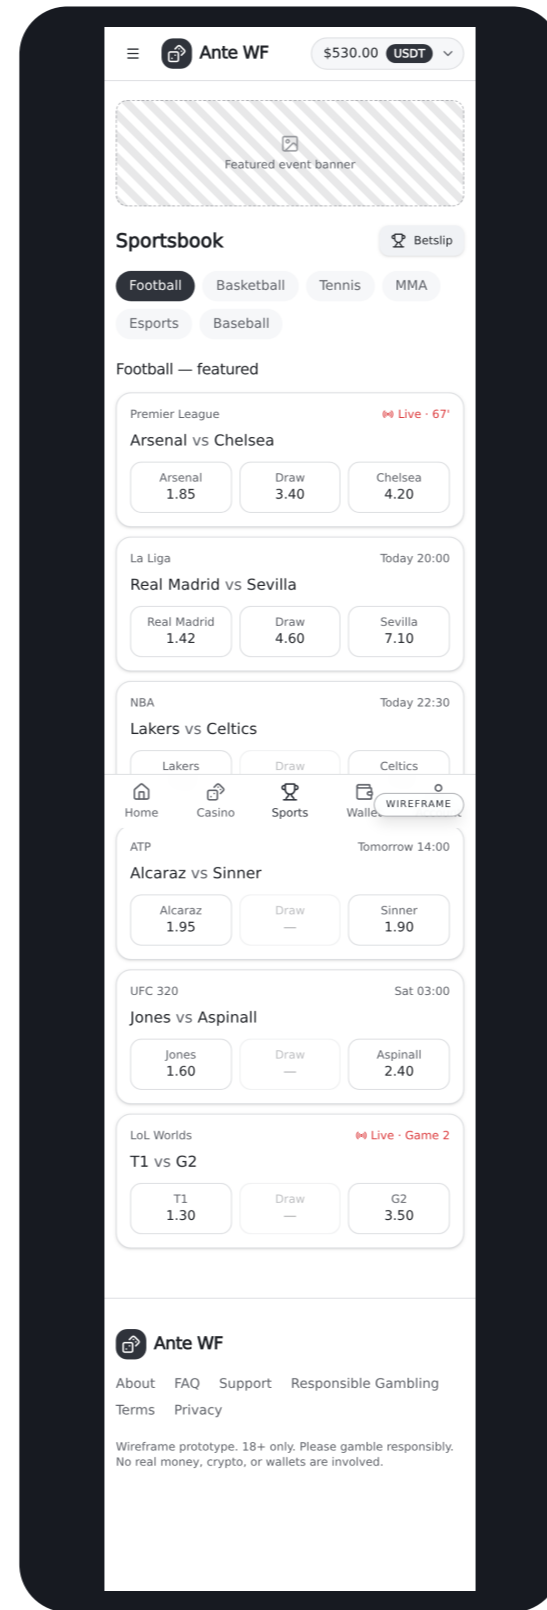

# Mobile views

Responsive layout for the highest-traffic screens

Drawer navigation replaces the left rail; a fixed bottom tab bar provides primary navigation on small screens.

Home

Casino

Sportsbook

Wallet

Account

**VIP Badge**  
 Current loyalty tier shortcut linking to the VIP Club.

**Bottom Tab Bar**  
 Primary mobile navigation: Home, Casino, Sports, Wallet, Account.

**Device Preview Toggle**  
 Desktop / Mobile preview switch in the rail, persisted across sessions.