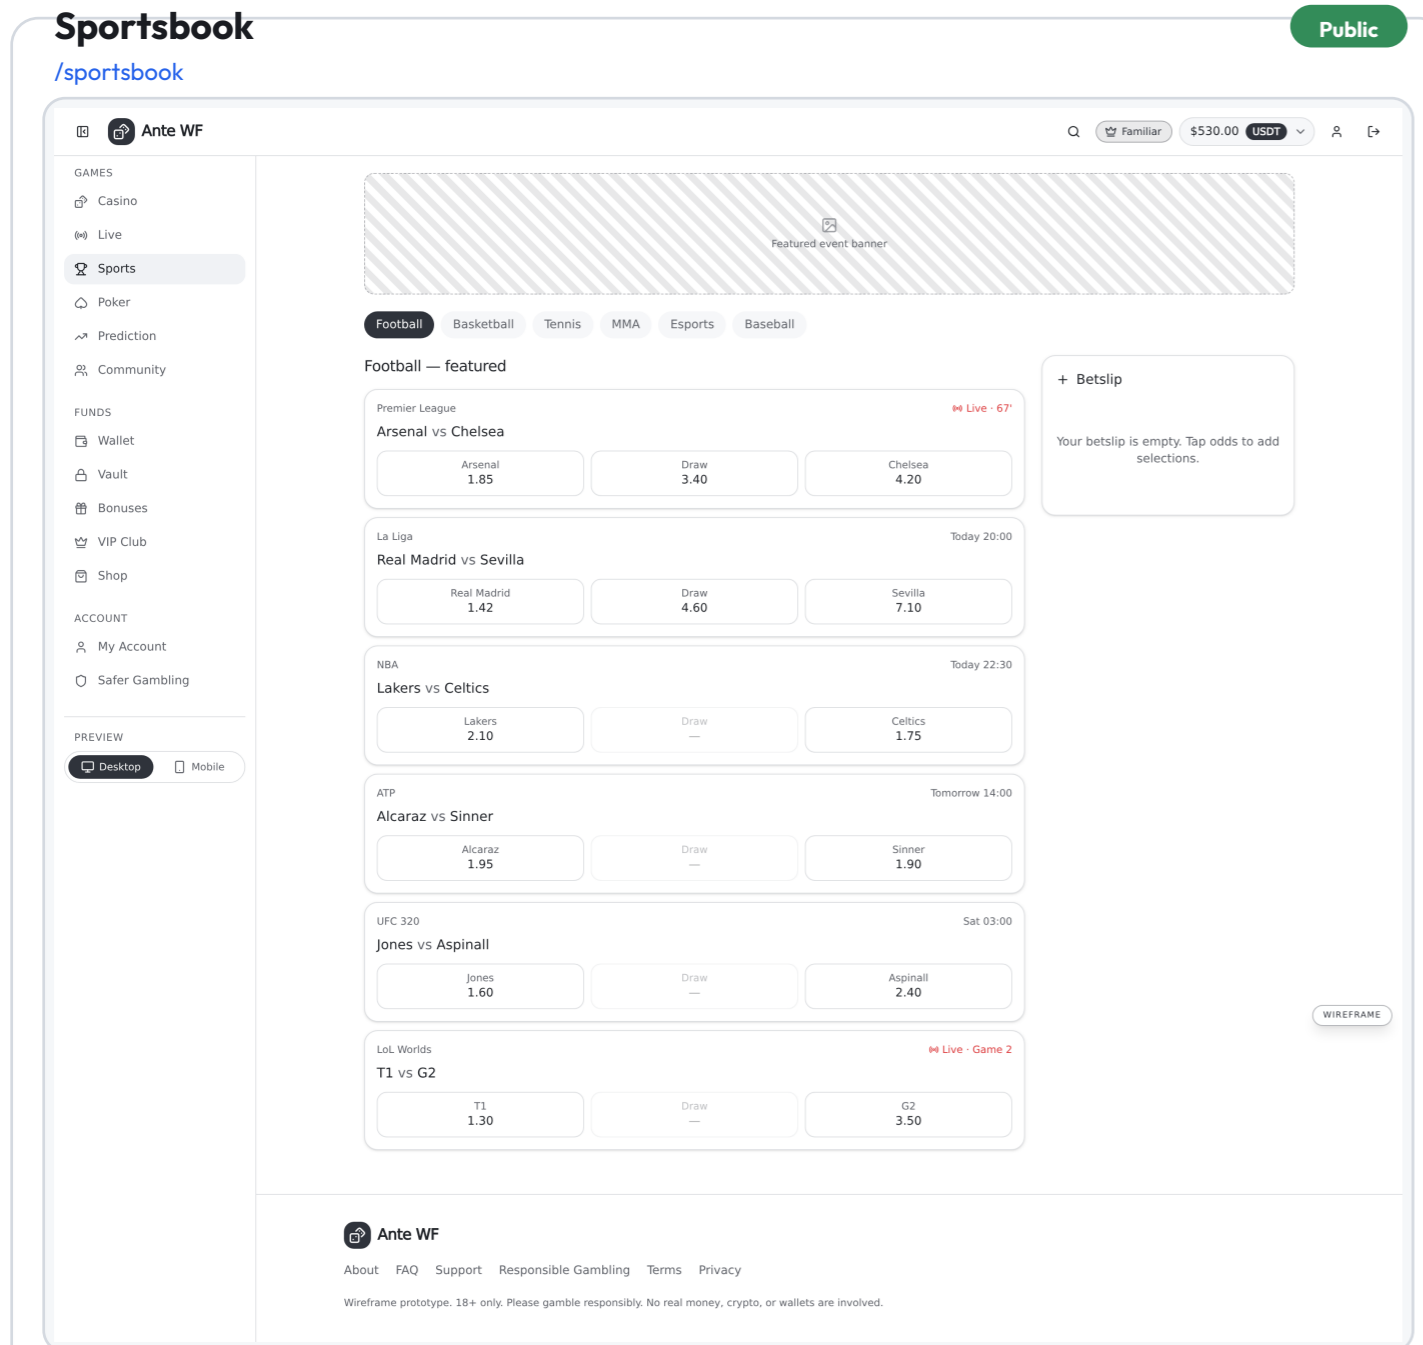

Screen catalog

Annotated screens captured from the live prototype

Pre-match and in-play sports betting.

- Sport navigation and featured events
- Odds markets per event
- Bet-slip area