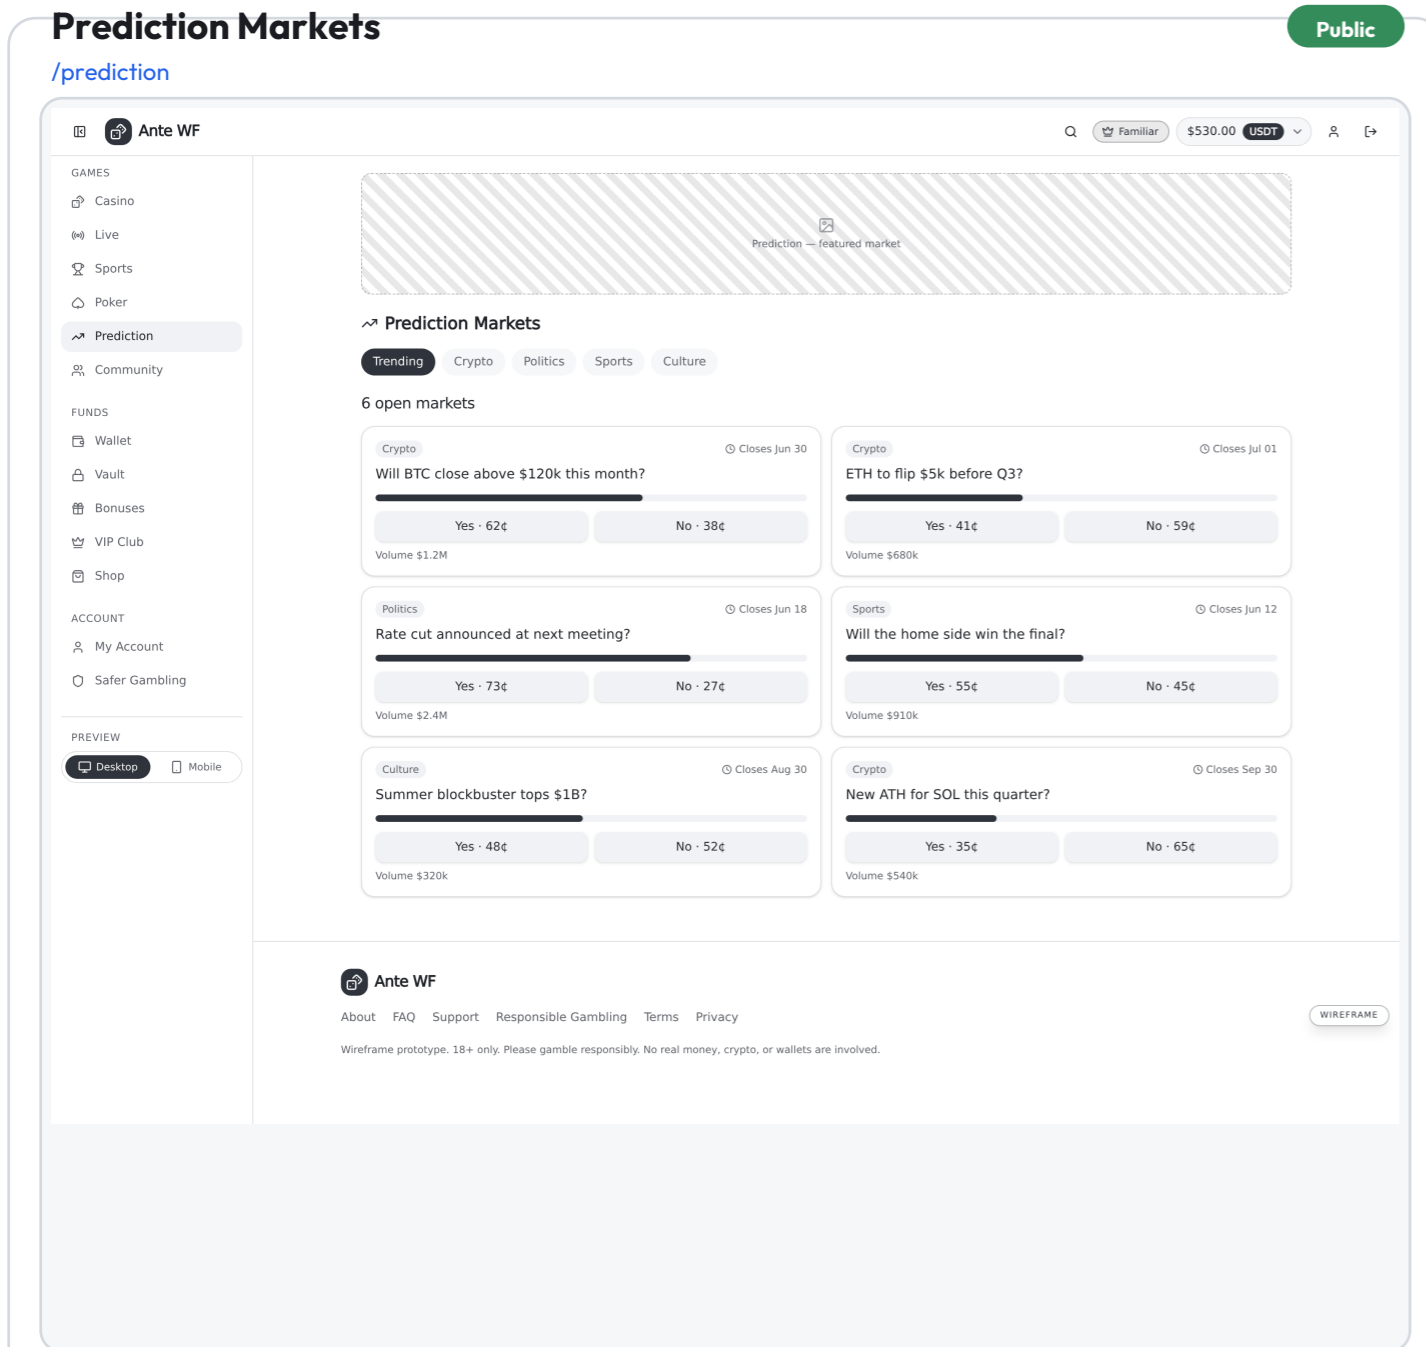

Screen catalog

Annotated screens captured from the live prototype

Trade on the outcome of real-world events.

- Market cards with yes / no pricing
- Event categories
- Position / trade entry