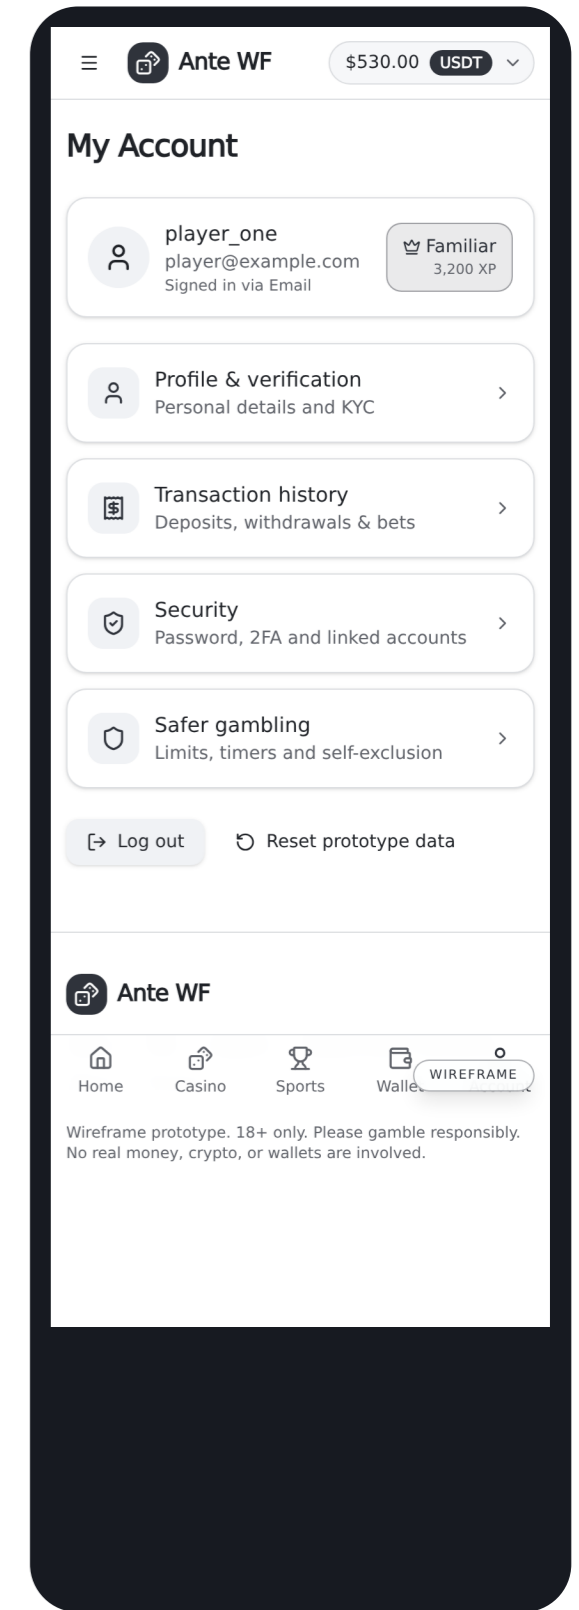

# Mobile views

Responsive layout for the highest-traffic screens

Drawer navigation replaces the left rail; a fixed bottom tab bar provides primary navigation on small screens.

Home

Casino

Sportsbook

Wallet

Account

**VIP Badge**  
 Current loyalty tier shortcut linking to the VIP Club.

**Bottom Tab Bar**  
 Primary mobile navigation: Home, Casino, Sports, Wallet, Account.

**Device Preview Toggle**  
 Desktop / Mobile preview switch in the rail, persisted across sessions.