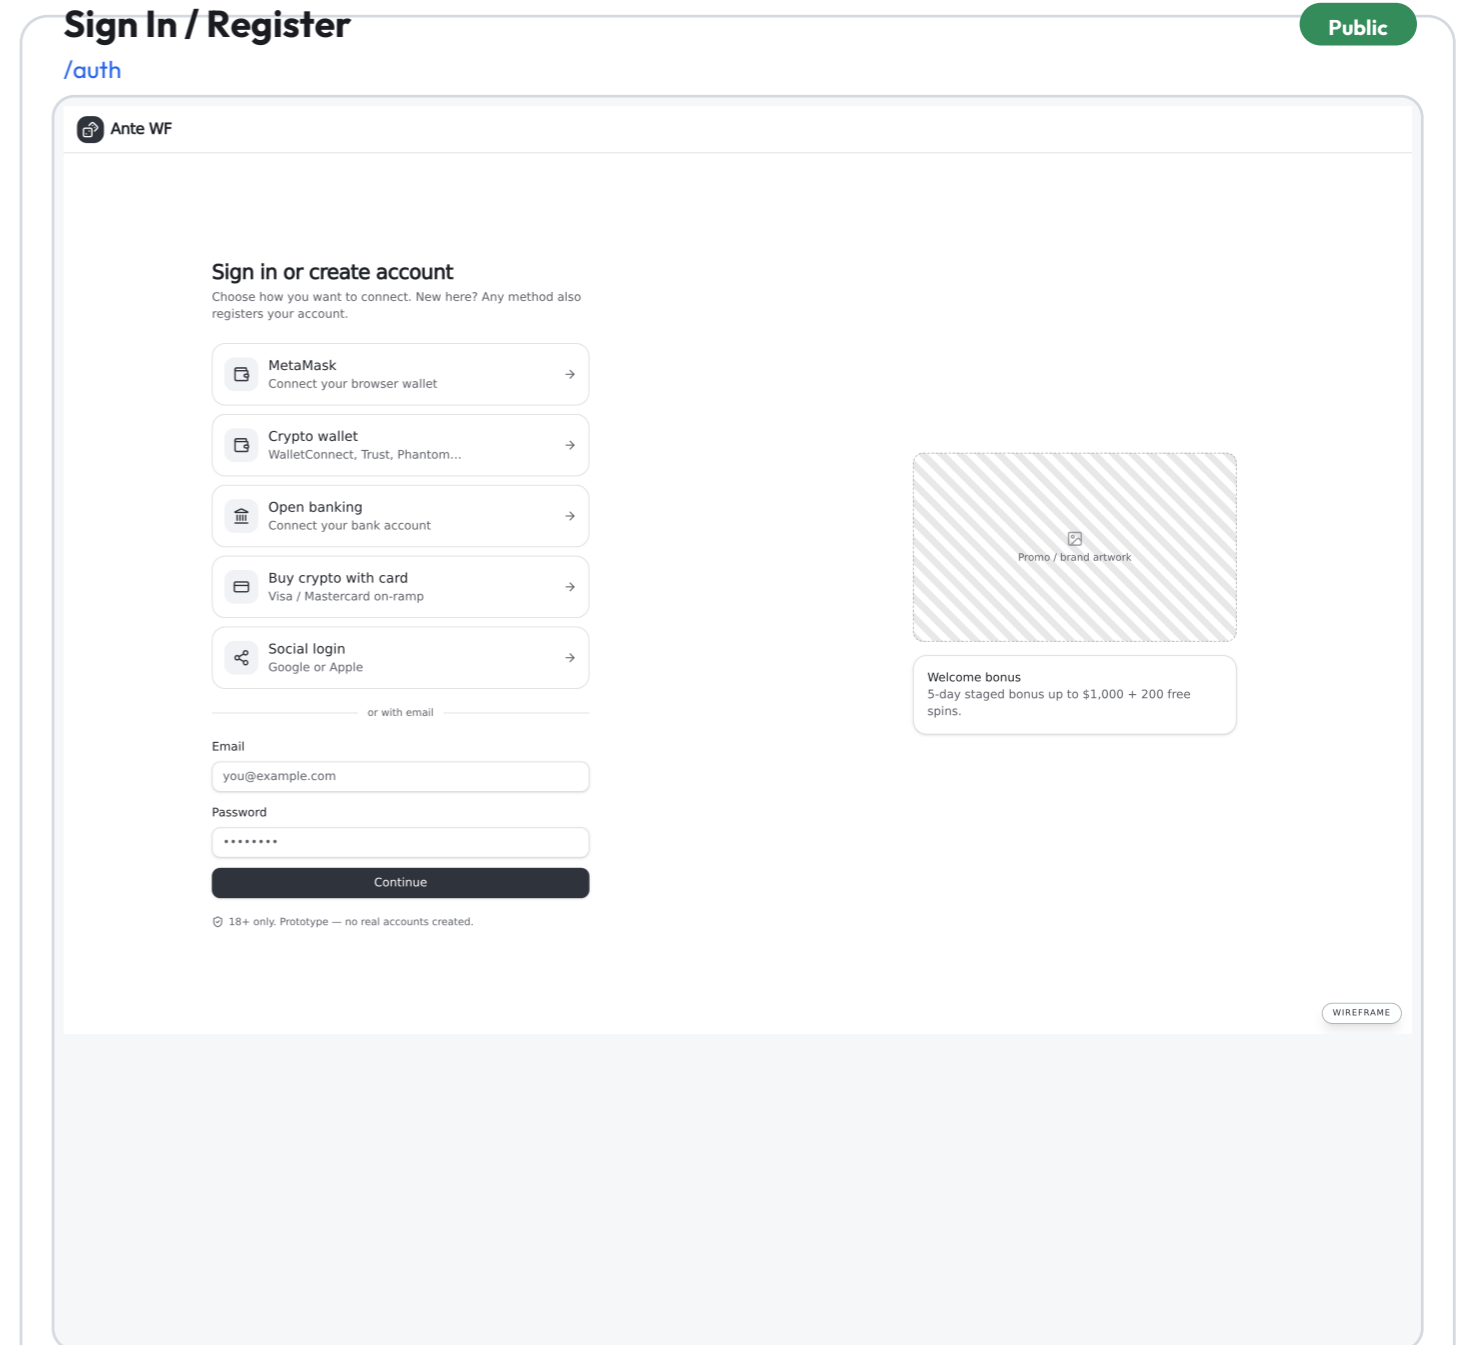

## Self-Exclusion

/account/self-exclusion

Pause or block access for a chosen period.

- Cool-off durations (24h / 7d / 30d)
- Permanent exclusion option
- Confirmation warning

# Screen catalog

Annotated screens captured from the live prototype

Reality-check reminders and session limits.

- Reminder interval
- Maximum session length
- Elapsed-time indicator

Wallet-first authentication with email and social fallbacks.