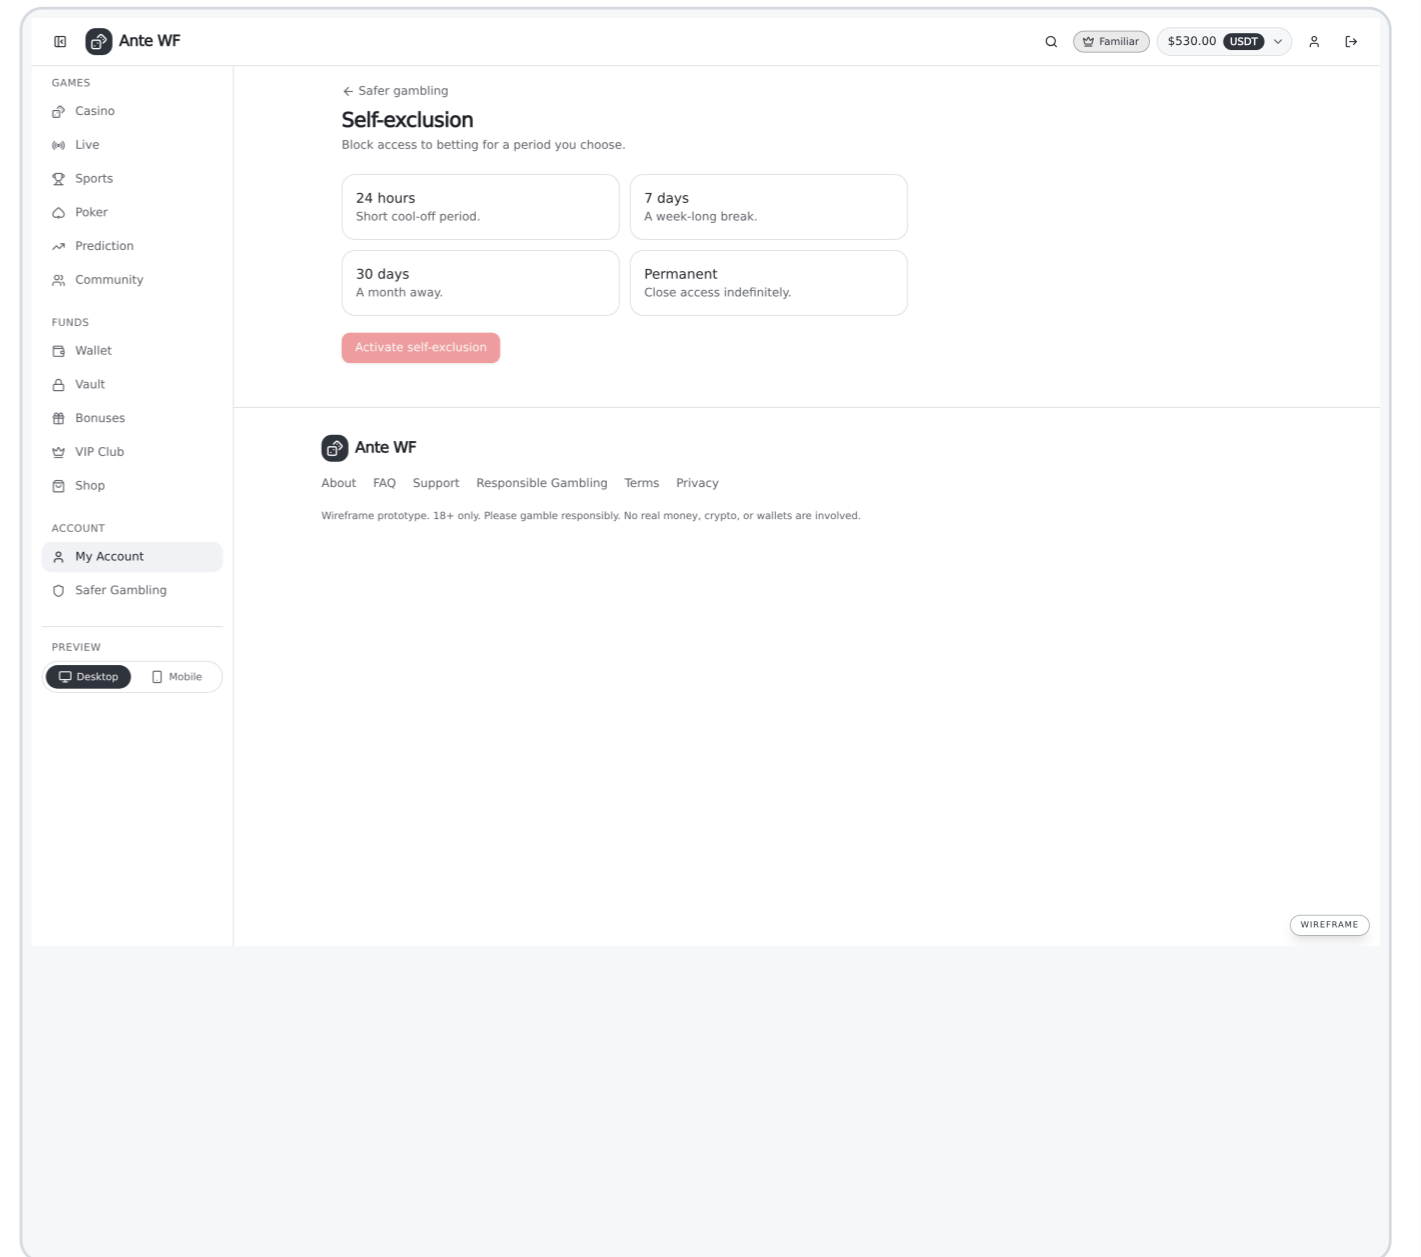

Self-Exclusion

/account/self-exclusion

Pause or block access for a chosen period.

- Cool-off durations (24h / 7d / 30d)
- Permanent exclusion option
- Confirmation warning