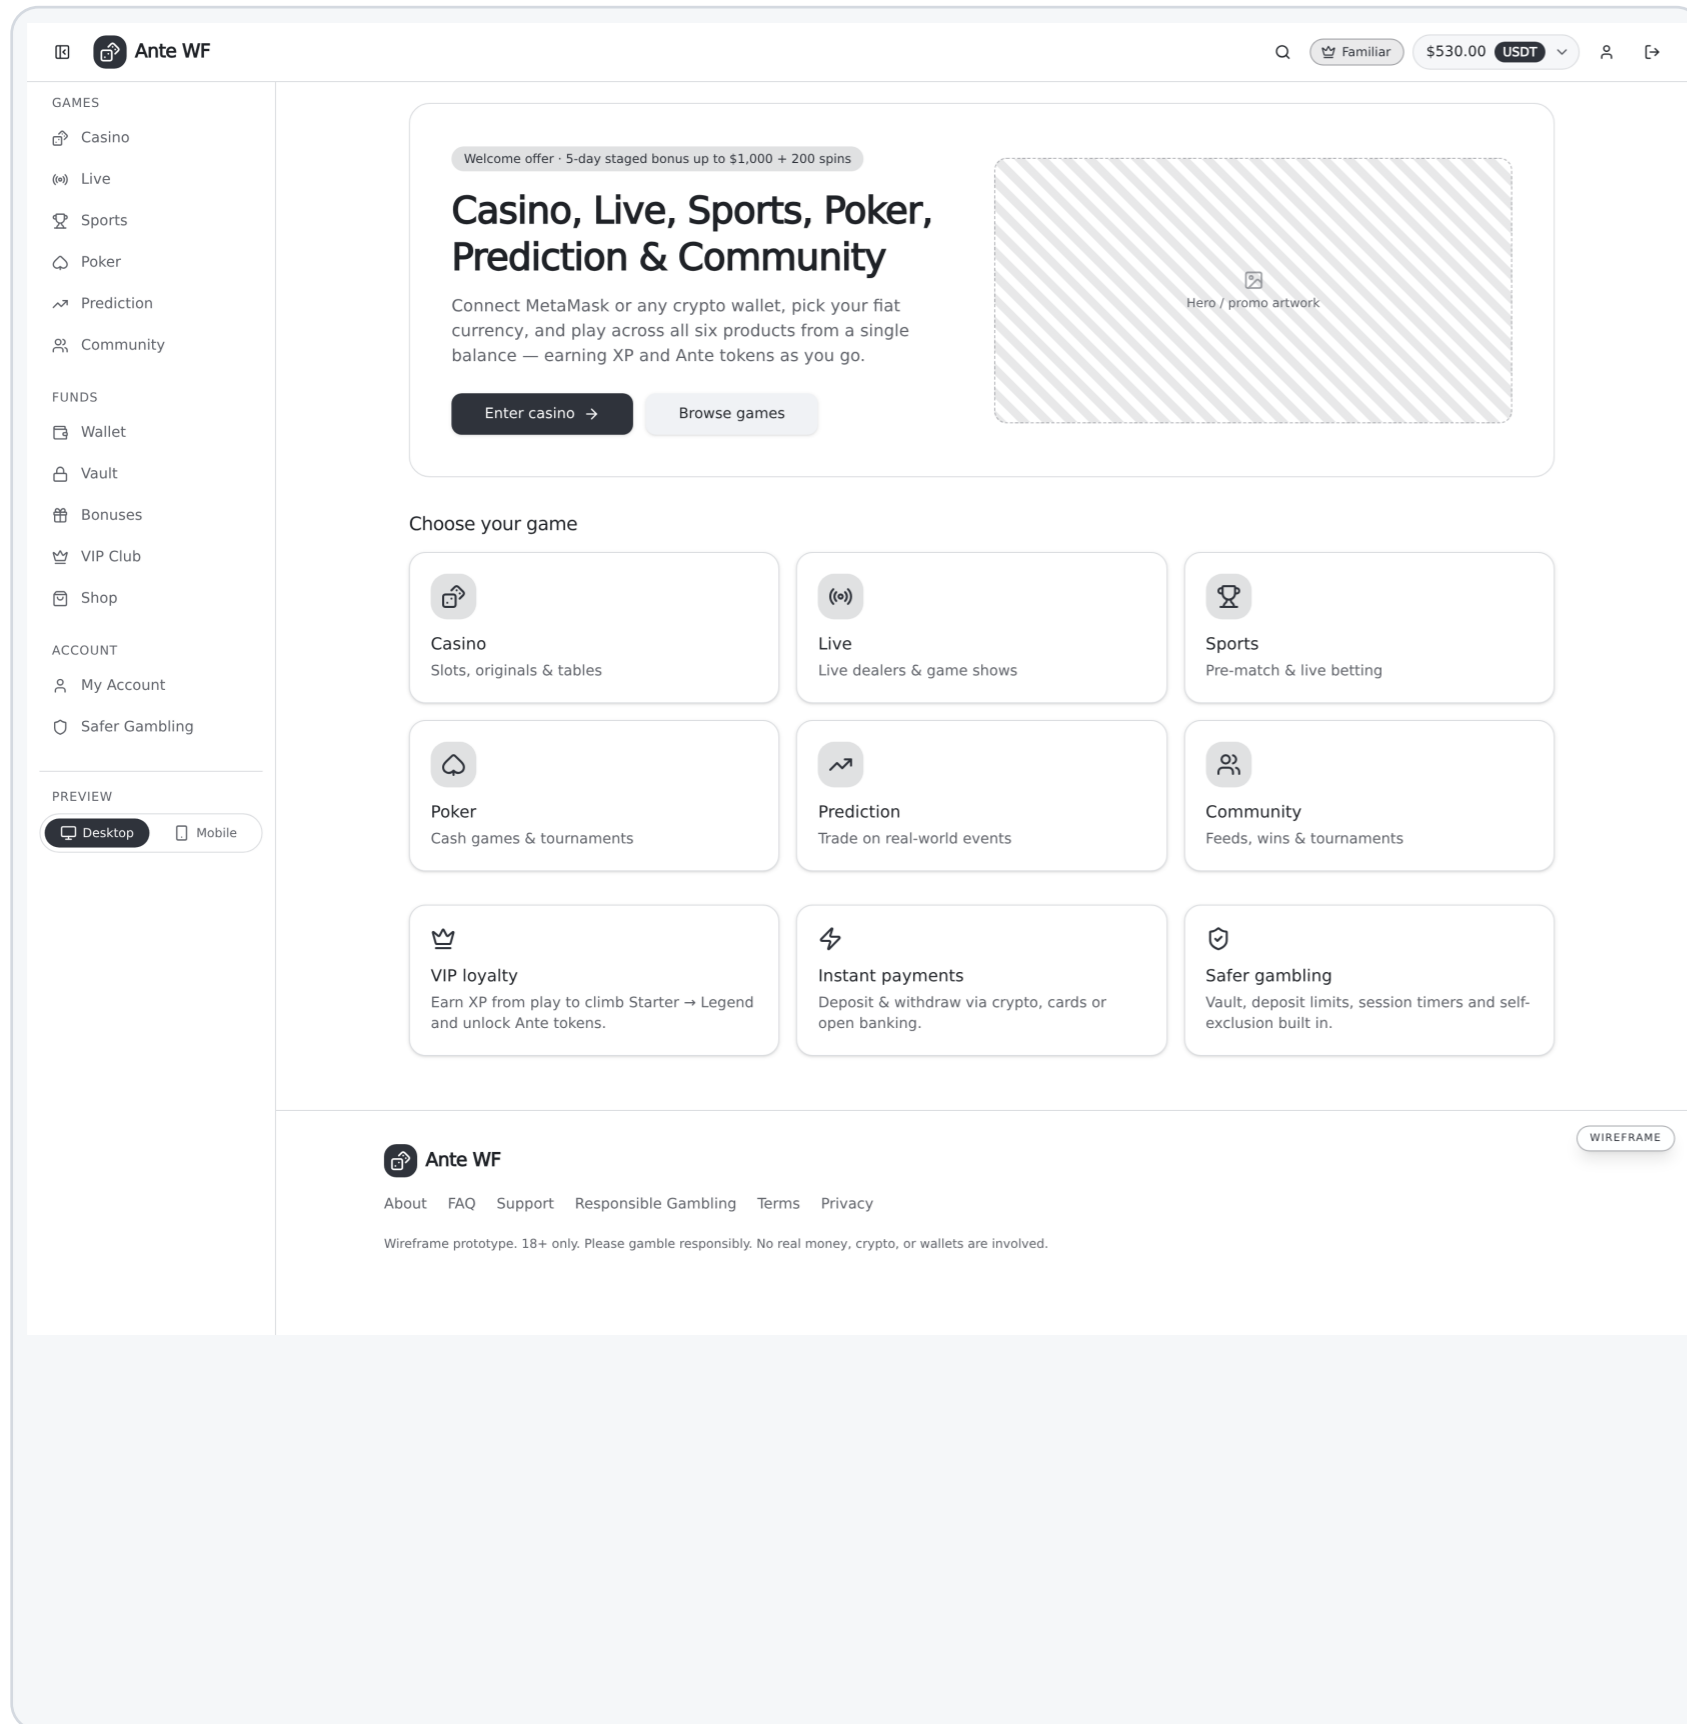

# Contents

**01 Site map**  
Full route hierarchy grouped by area

**02 Information architecture**  
Navigation model and global shell

**03 Screen catalog**  
Annotated desktop screens, all 30 routes

**04 Mobile views**  
Responsive layout for key screens

**05 Component library**  
Reusable building blocks

**06 Main user journeys**  
Core end-to-end flows

**07 Route appendix**  
Complete route reference table

## Persistent left rail

Desktop navigation grouped into Games, Funds and Account. Collapses to an icon-only strip; the choice is remembered across sessions.