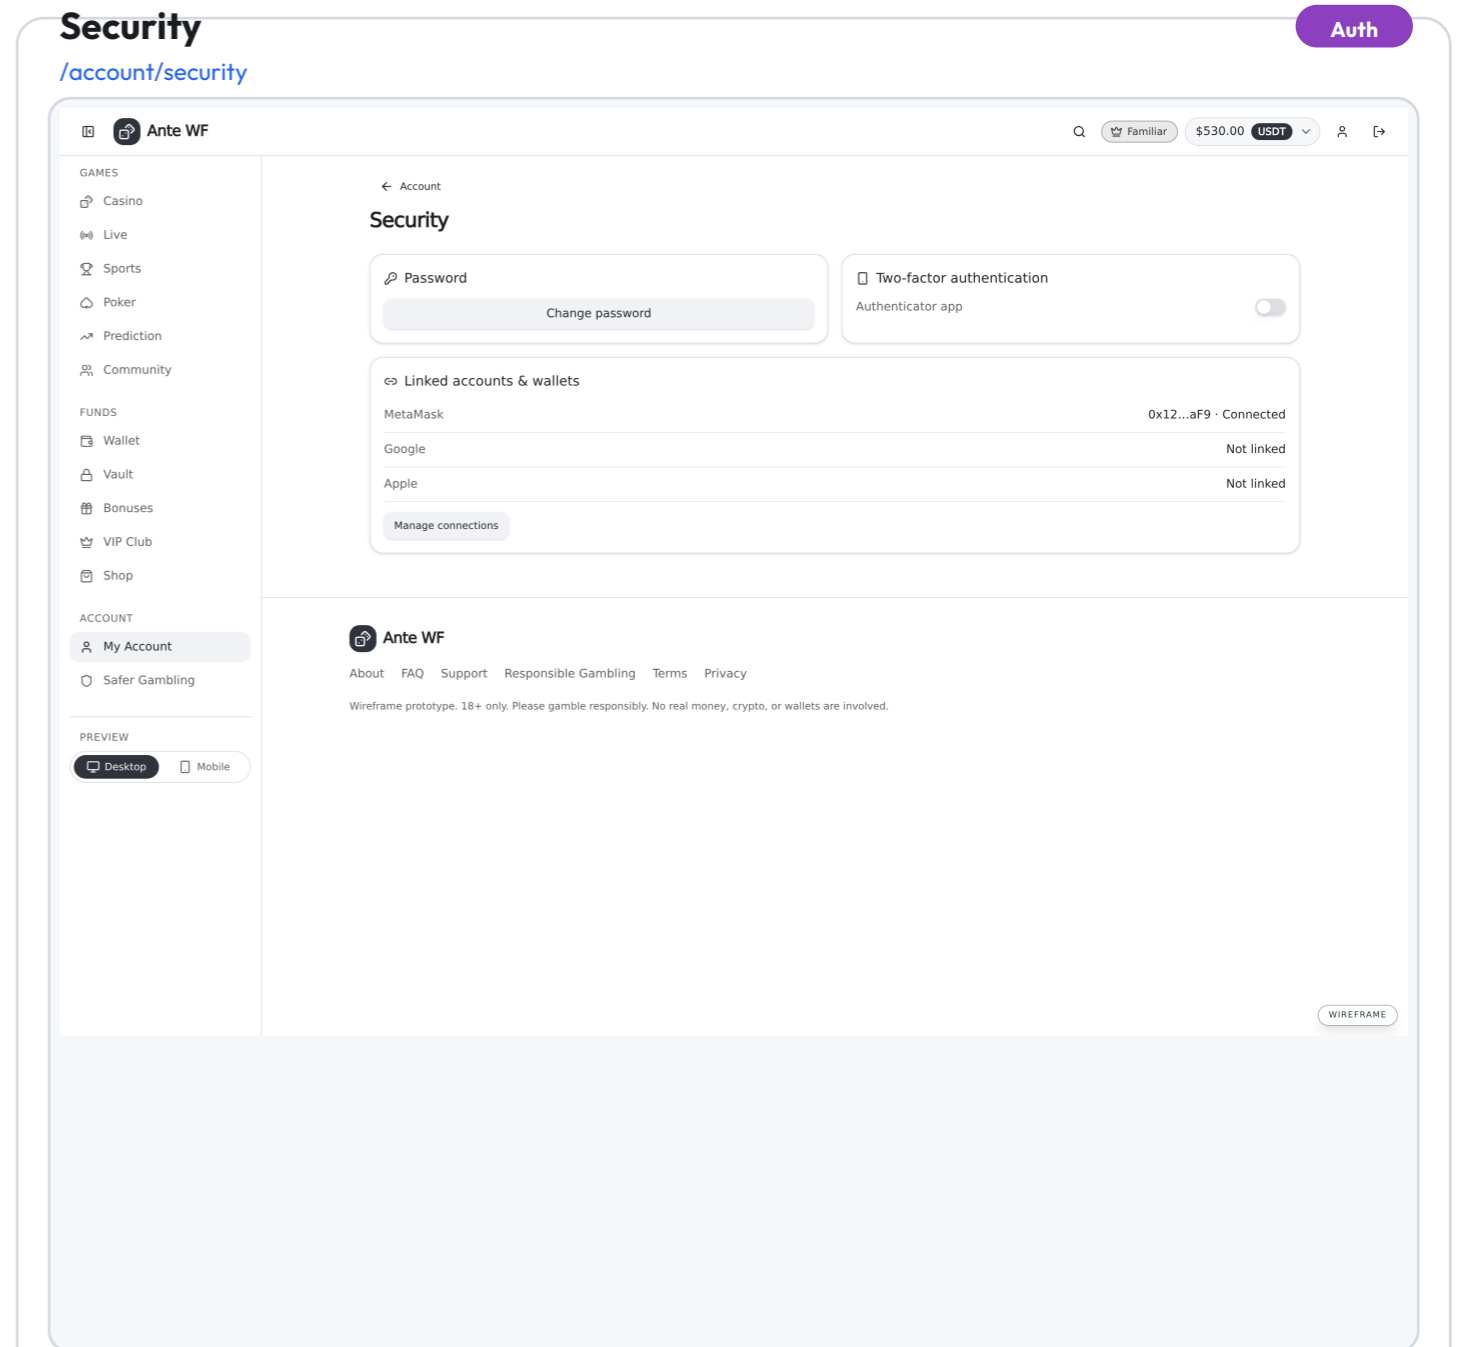

# Screen catalog

Annotated screens captured from the live prototype

Lock funds away from play for safer bankroll control.

- Vault balance
- Move funds to / from vault
- Locked-funds explanation

Hub linking profile, security and safer-gambling settings.

- Identity card with tier and XP
- Links: Profile, Transactions, Security, Safer gambling
- Log out / reset prototype data

# Screen catalog

Annotated screens captured from the live prototype

Personal details and KYC status.

- Editable personal details
- KYC verification status
- Document upload placeholder

Password, 2FA and linked accounts.