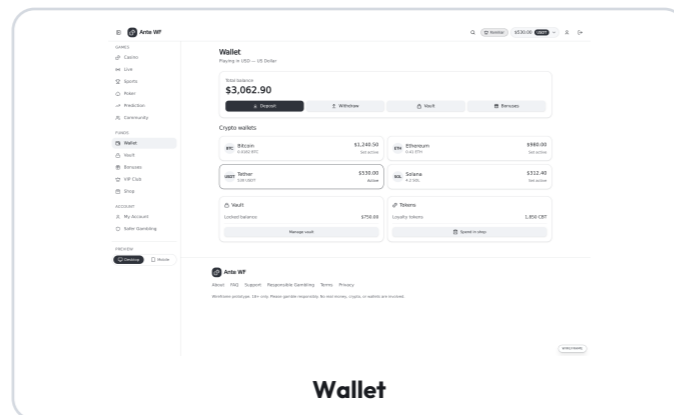

Main user journeys

Core end-to-end flows through the product

Onboarding & sign-in

Fund the account

Wallet

Place a casino bet